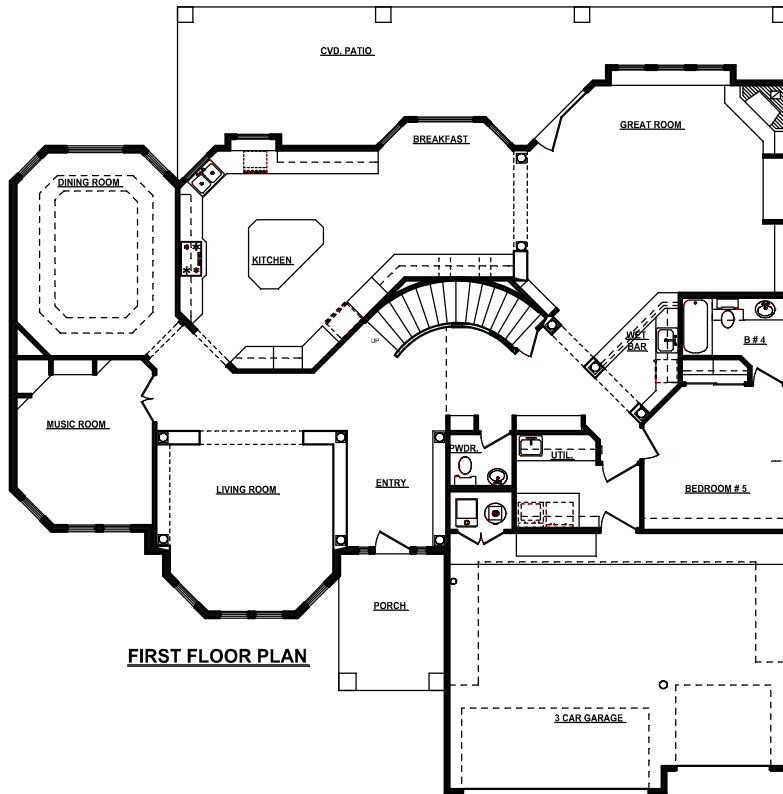

RITZ
6685 TUSCANY RIDGE
LIVING AREA: 4461 SQ. FT.
3 CAR GARAGE
5 BEDROOMS
4.5 BATHROOMS
LOFT ROOM
MUSIC ROOM
LIVING ROOM
GREAT ROOM
DINNING ROOM
KITCHEN W/ BREAKFAST AREA

FIRST FLOOR PLAN

SECOND FLOOR PLAN

FRONT ELEVATION