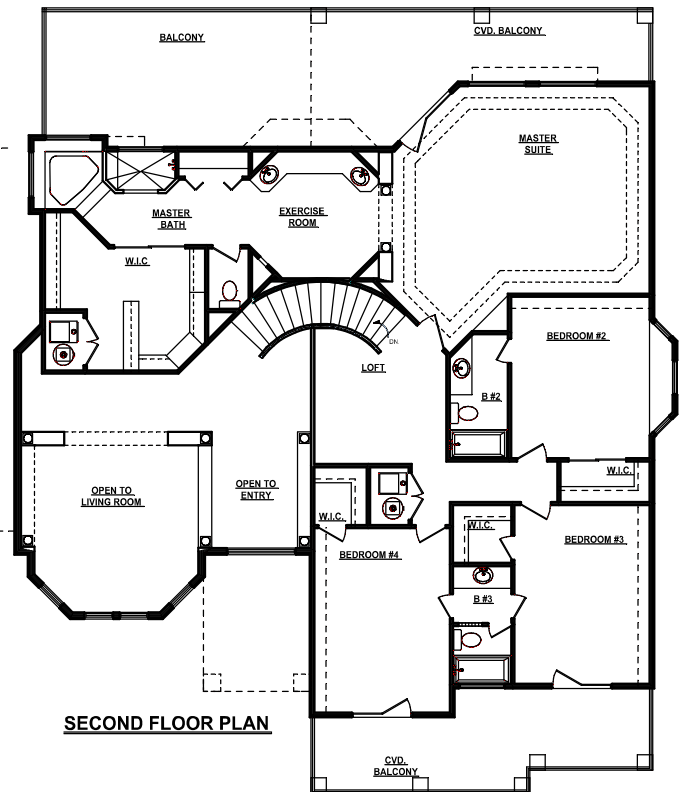

RITZ
6685 TUSCANY RIDGE
LIVING AREA: 4461 SQ. FT.
3 CAR GARAGE
5 BEDROOMS
4.5 BATHROOMS
LOFT ROOM
MUSIC ROOM
LIVING ROOM
GREAT ROOM
DINNING ROOM
KITCHEN W/ BREAKFAST AREA

FIRST FLOOR PLAN

SECOND FLOOR PLAN

FRONT ELEVATION