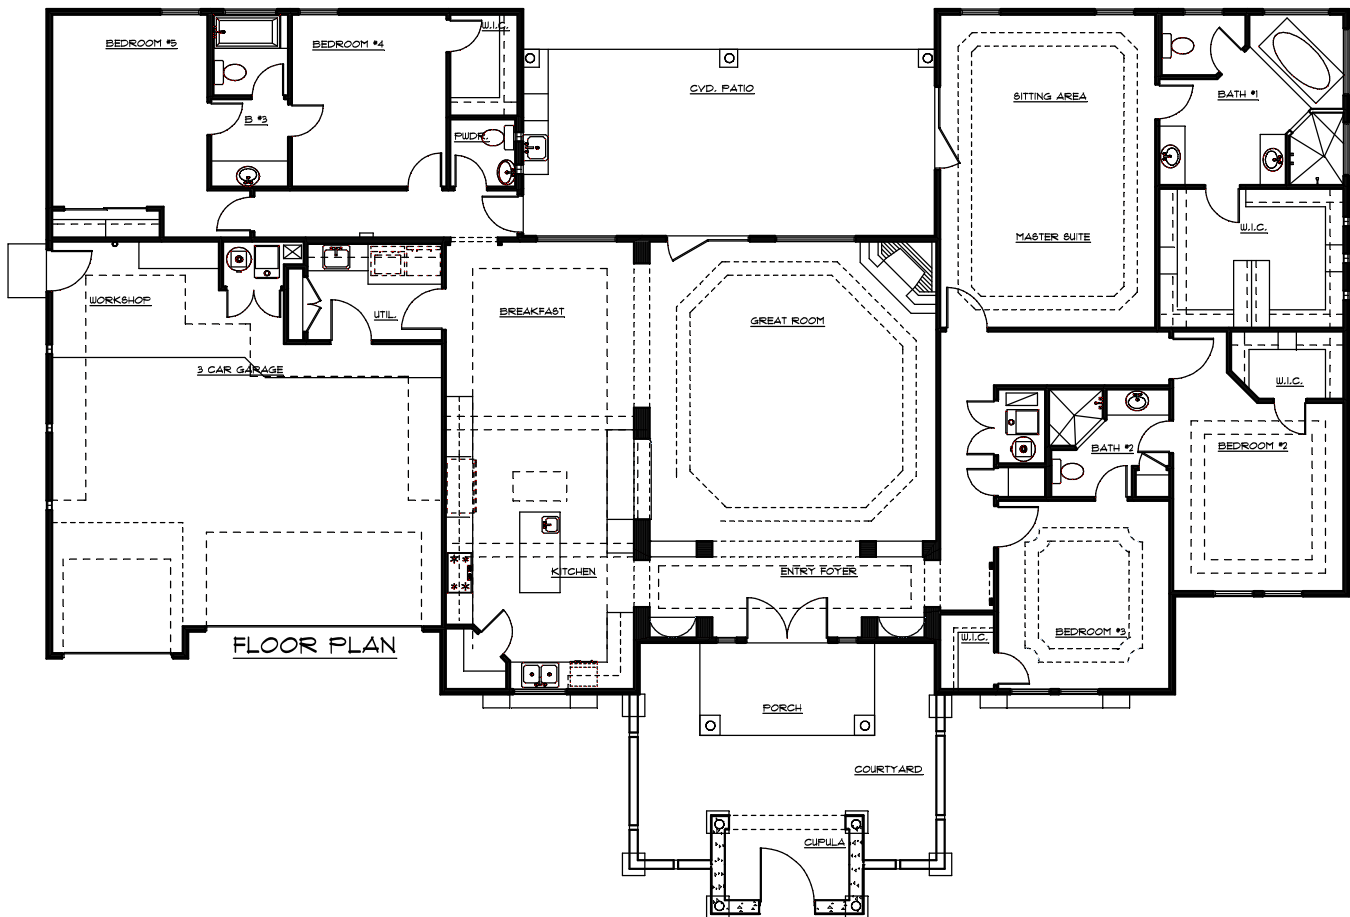

THE ZEUS
5525 EMERALD VIEW
LIVING AREA: 3348 SQ. FT.
3 CAR GARAGE
5 BEDROOMS
3.5 BATHROOMS
GREAT ROOM
BREAKFAST AREA
UTILITY ROOM

FRONT ELEVATION