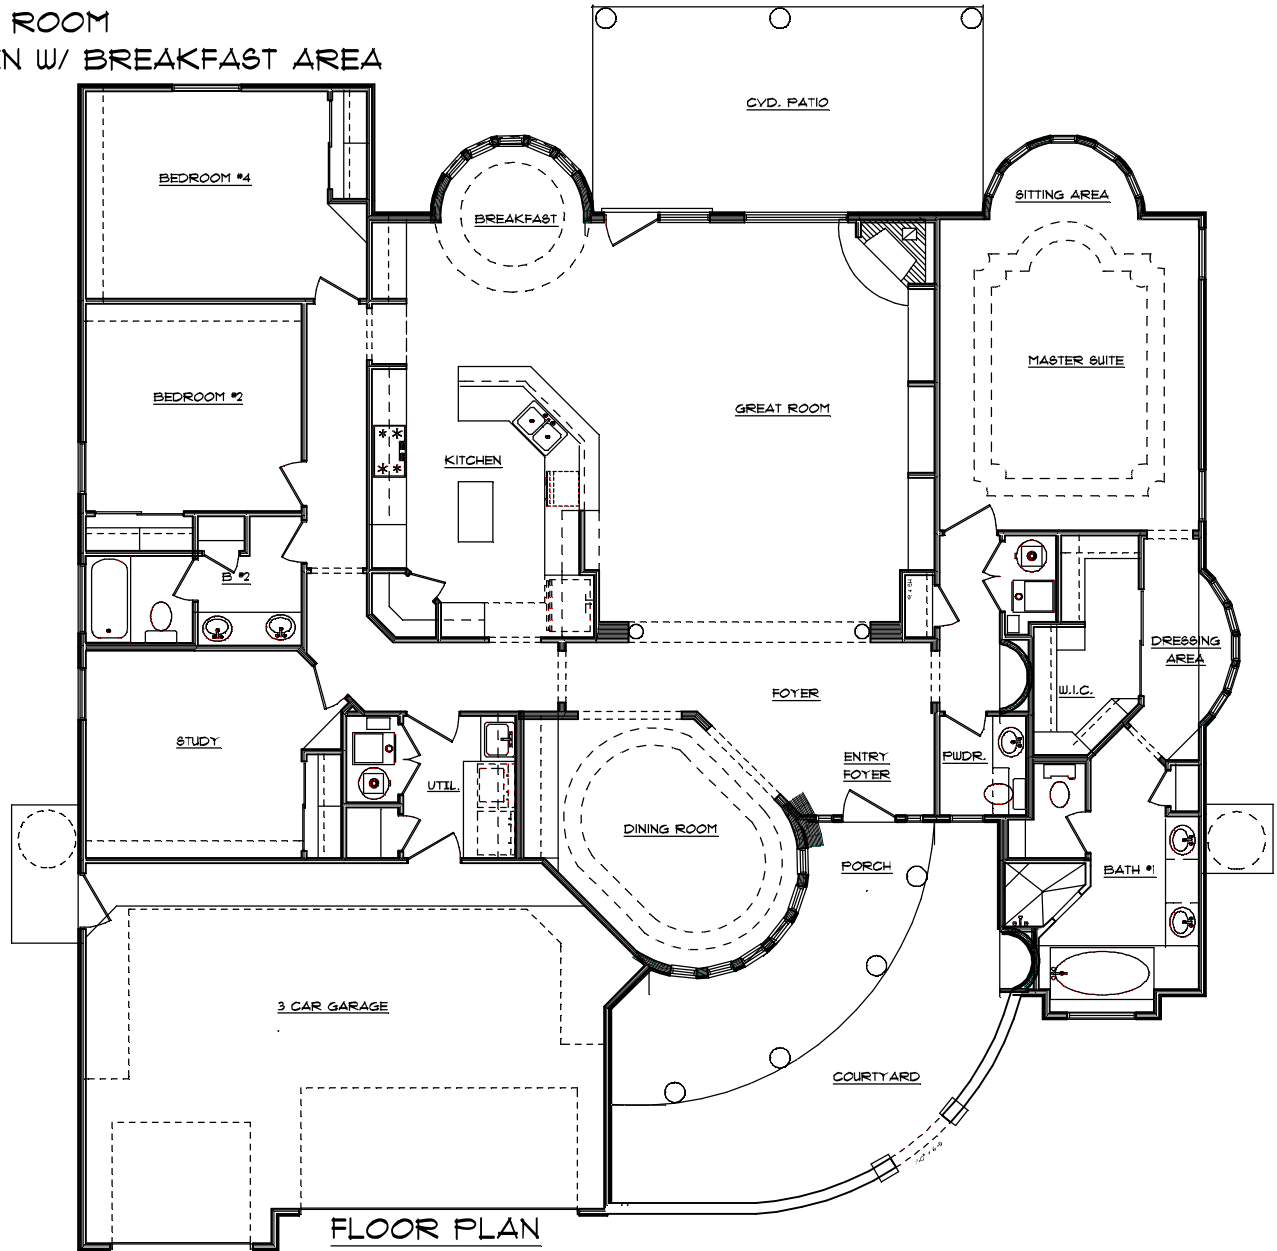

THE VENUS SANTA FE  
 6150 WHISTLING SWAN  
 LIVING AREA: 2797 SQ.FT.  
 3 CAR GARAGE  
 4 BEDROOMS  
 2.5 BATHROOMS  
 DINING ROOM  
 FOYER  
 GREAT ROOM  
 KITCHEN W/ BREAKFAST AREA

FLOOR PLAN

FRONT ELEVATION