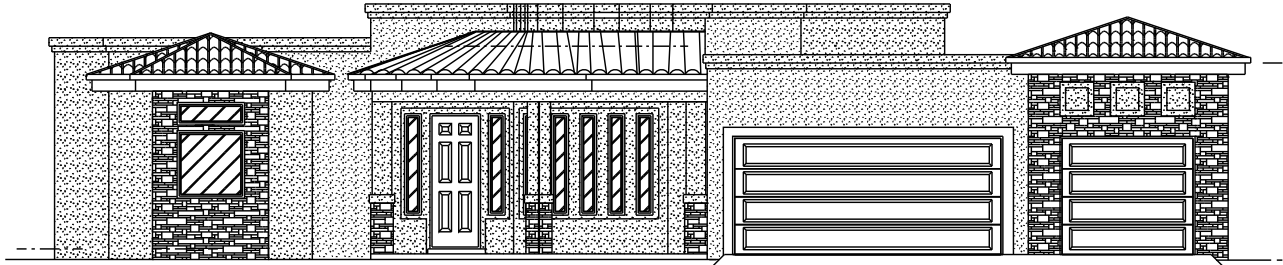

THE VENUS

FRONT ELEVATION

FLOOR PLAN

2,929 Sq. Ft. - 4 Bedroom - 3 Baths - 3 Car Garage