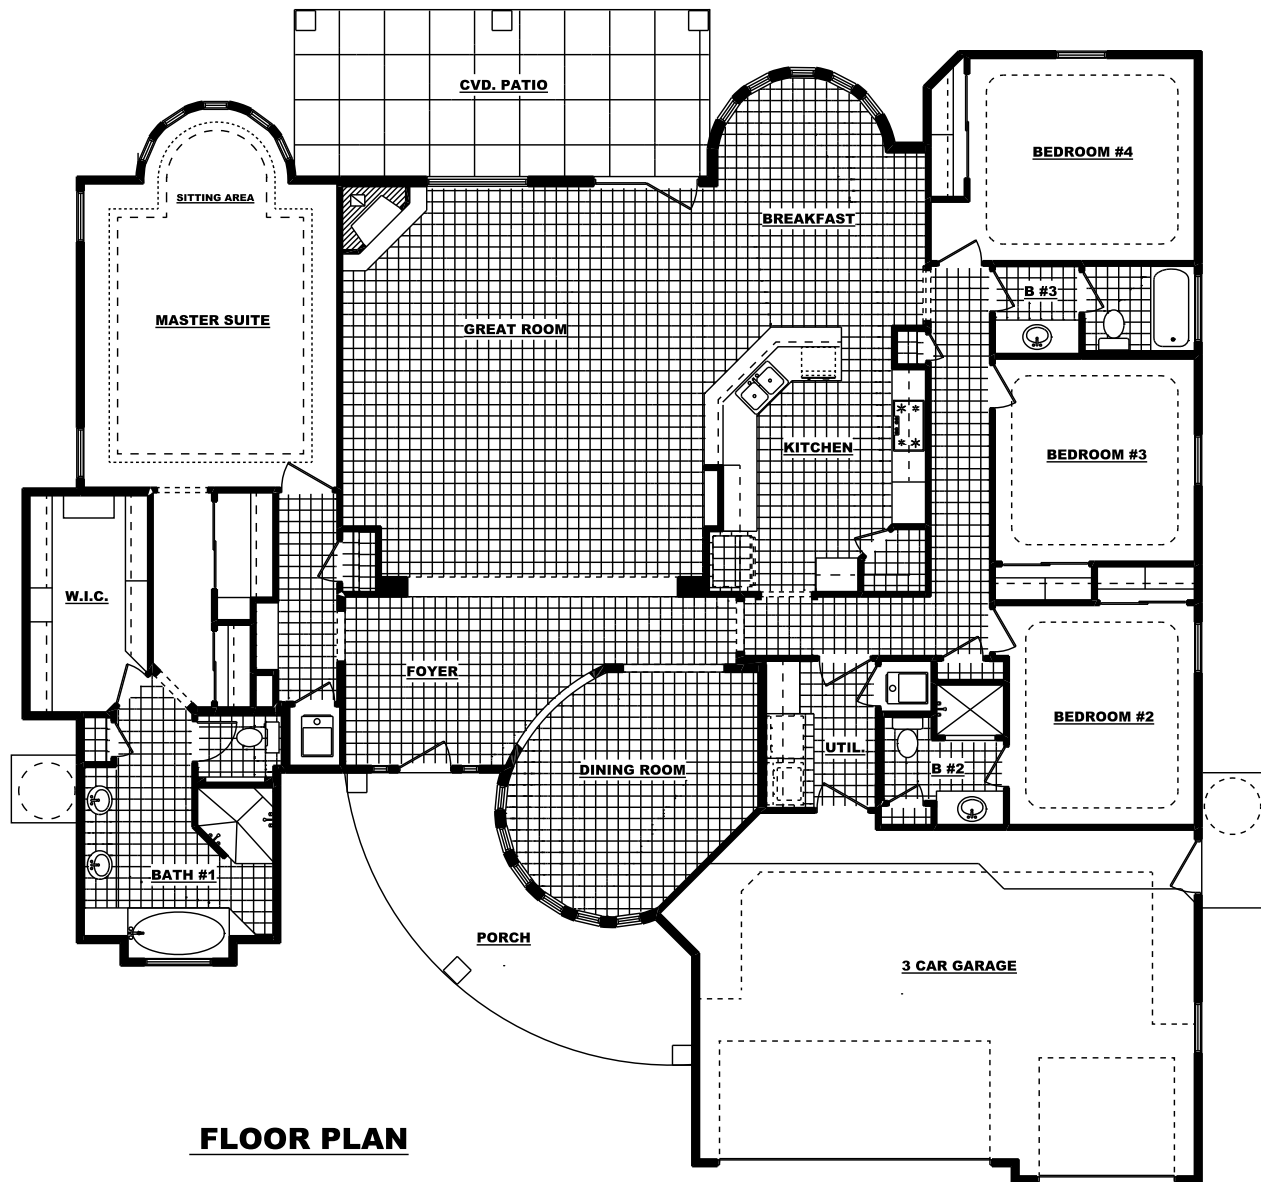

THE VENUS

FRONT ELEVATION

FLOOR PLAN

2,929 Sq. Ft. - 4 Bedroom - 3 Baths - 3 Car Garage