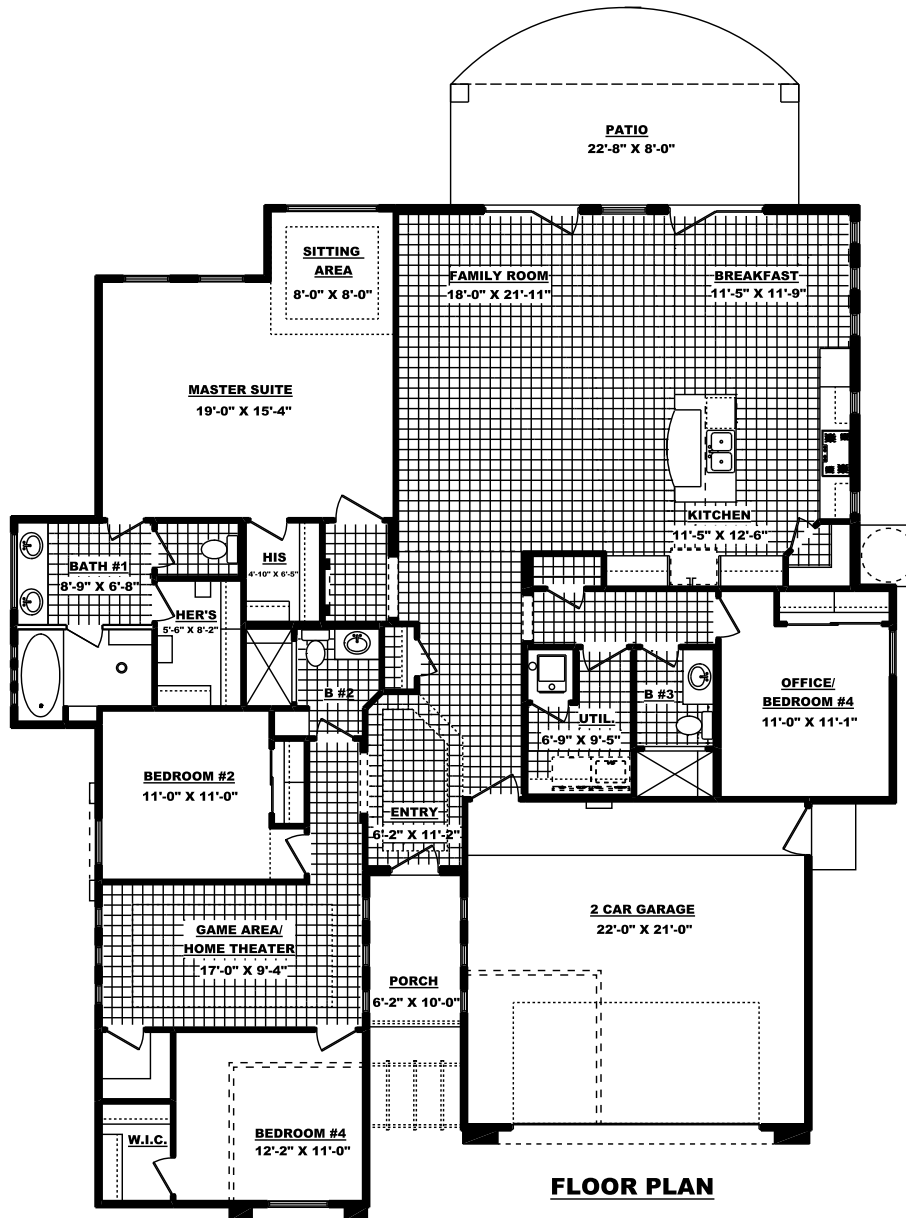

THE PARADISE (MOD)

1279 Hidden Desert Ln.

2,492 Sq. Ft. - 4 Bedroom - 2.5 Baths - 2 Car Garage

57'-4" W X 65'-0" D