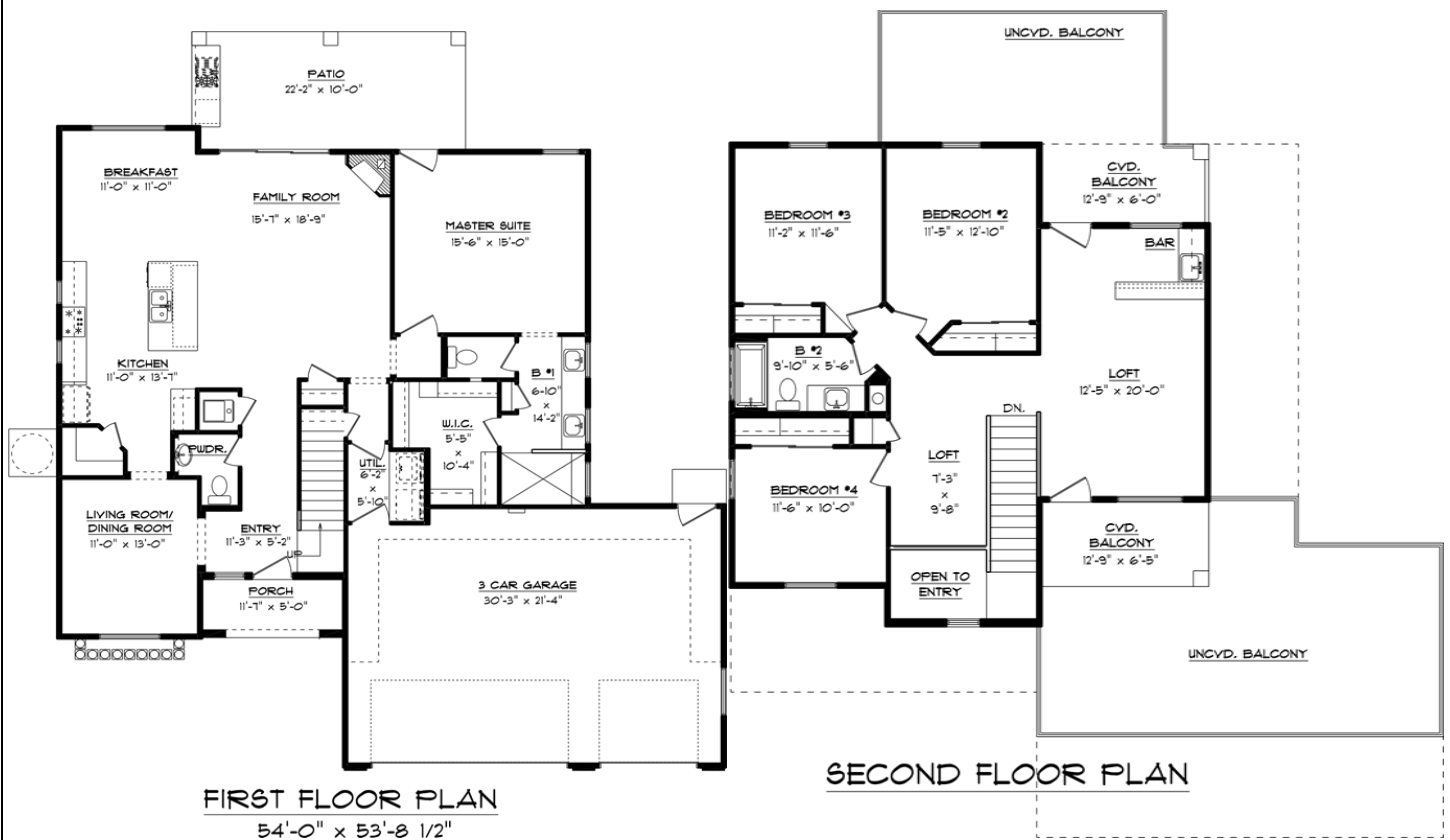

The Brooklyn

4375 Purple Sage Dr.

2,525 Sq. Ft-4 Bedroom-2.5 Bedroom-3 Car Garage

Floor Plan, Amenities, Price and Availability are subject to change without notice

2/5/18