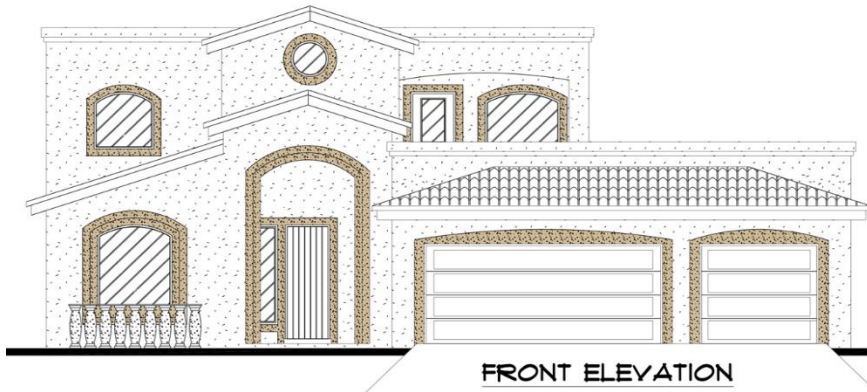

The Brooklyn

4375 Purple Sage Dr.

2,525 Sq. Ft-4 Bedroom-2.5 Bedroom-3 Car Garage

Floor Plan, Amenities, Price and Availability are subject to change without notice

2/5/18