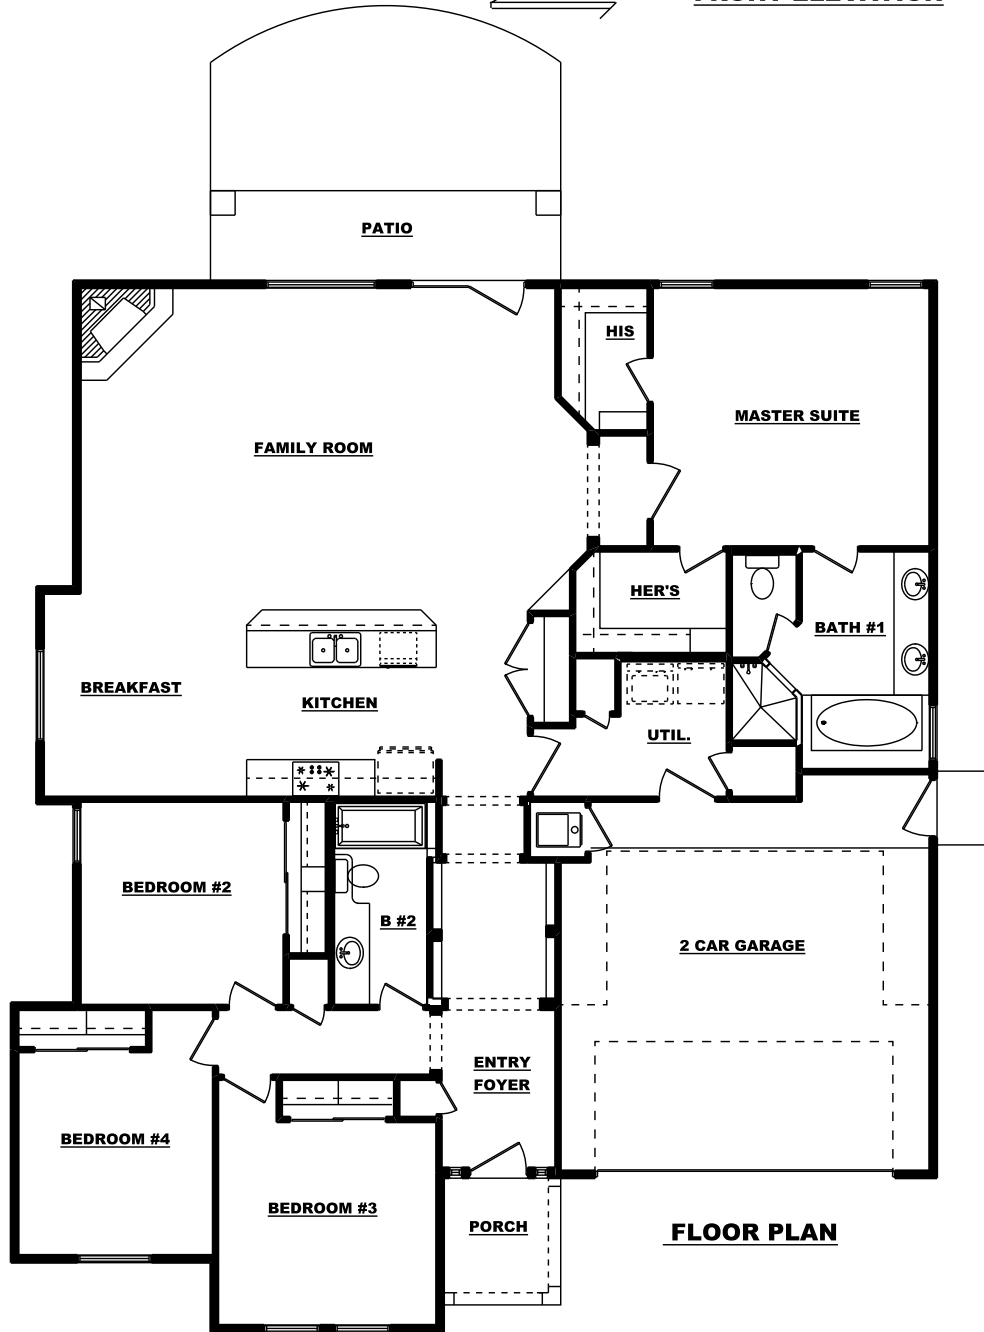

# THE LILY

5691 BRITAIN

**FRONT ELEVATION**

**FLOOR PLAN**

**2,053 Sq. Ft. - 4 Bedroom - 2 Bath - 2 Car Garage**