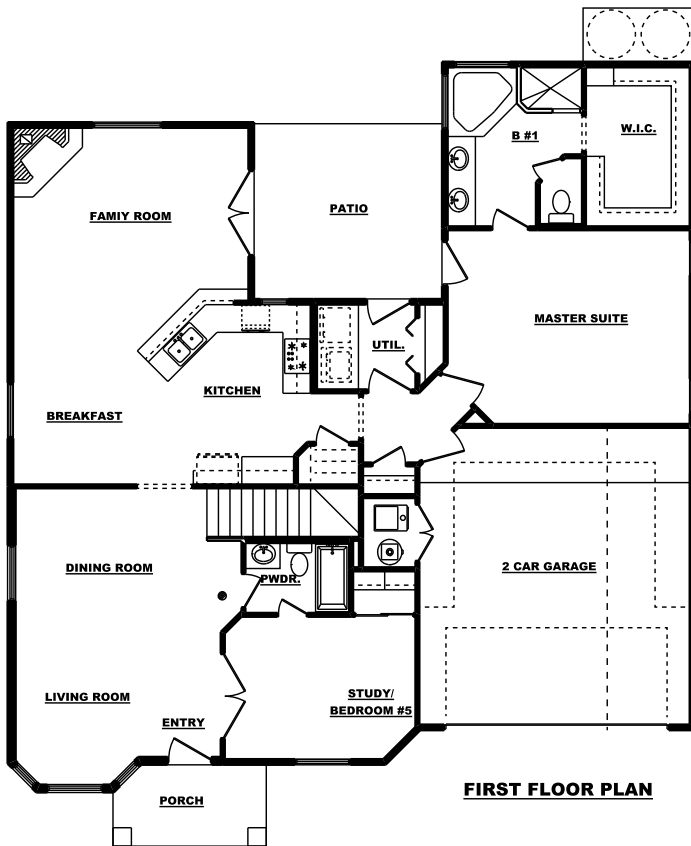

# THE SIMONE

7385 Via Canutillo

**FRONT ELEVATION**

**2,658 Sq. Ft. - 5 Bedroom - 3.5 Bath - 2 Car Garage**