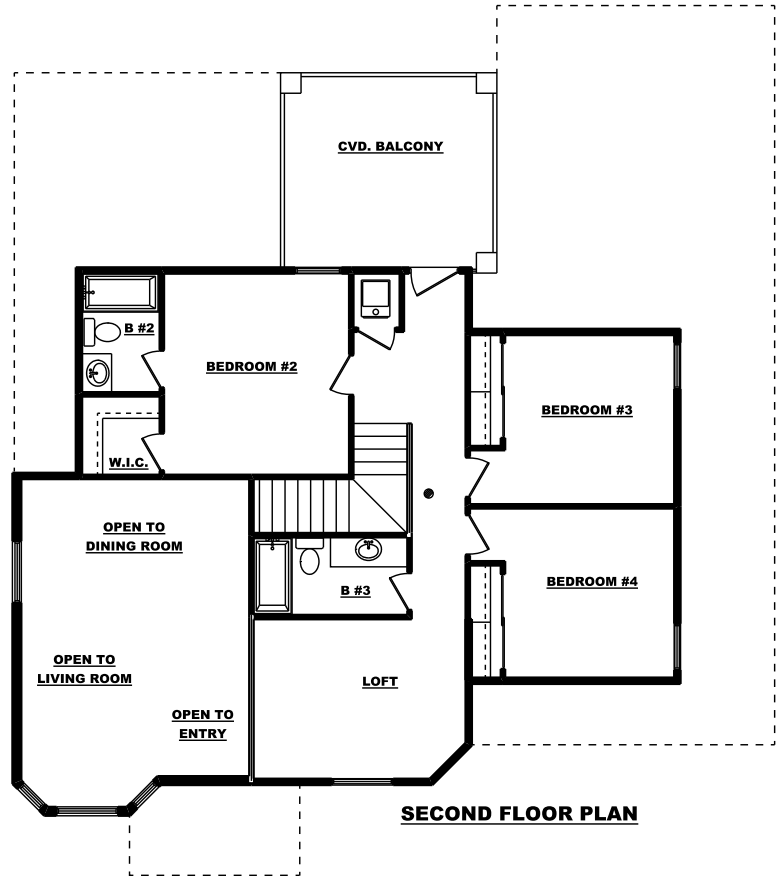

# THE SIMONE

7385 Via Canutillo

**FRONT ELEVATION**

**2,658 Sq. Ft. - 5 Bedroom - 3.5 Bath - 2 Car Garage**