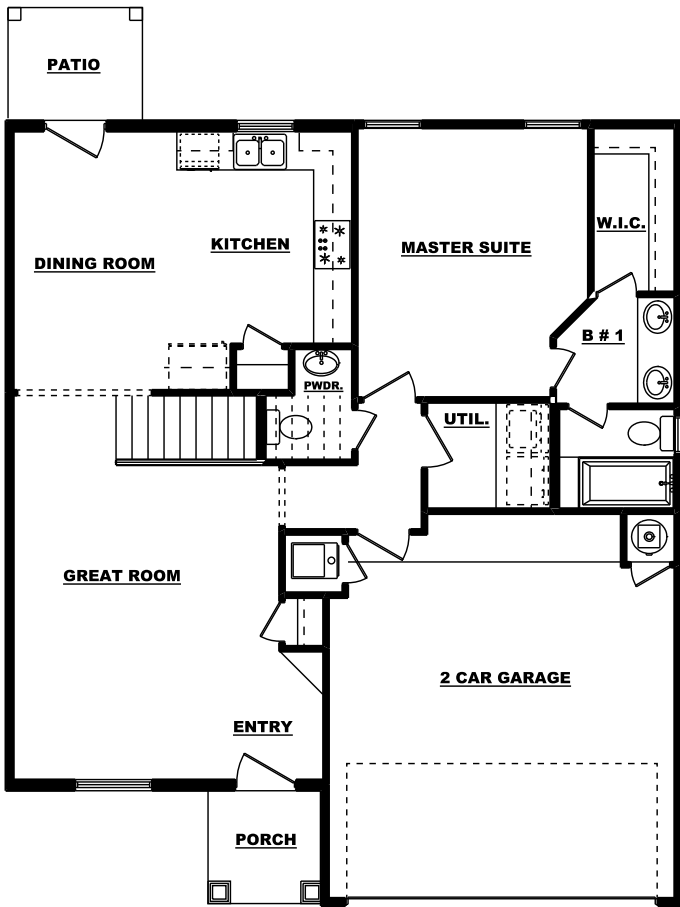

THE THUNDERBIRD

FRONT ELEVATION

FIRST FLOOR TILE PLAN

SECOND FLOOR TILE PLAN

1587 Sq. Ft. - 4 Bedroom - 2.5 Bath - 2 Car Garage