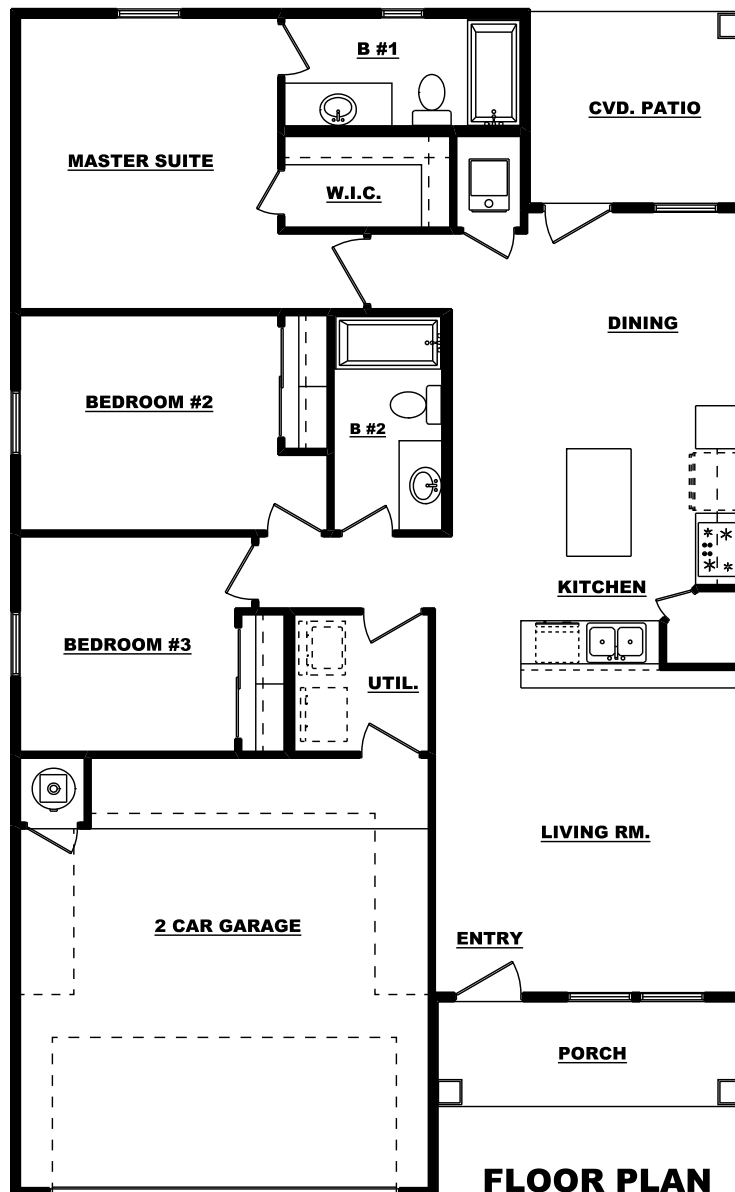

# THE UTAH

**FRONT ELEVATION**

**FLOOR PLAN**

**1,271 Sq. Ft. - 3 Bedroom - 2 Bath - 2 Car Garage**