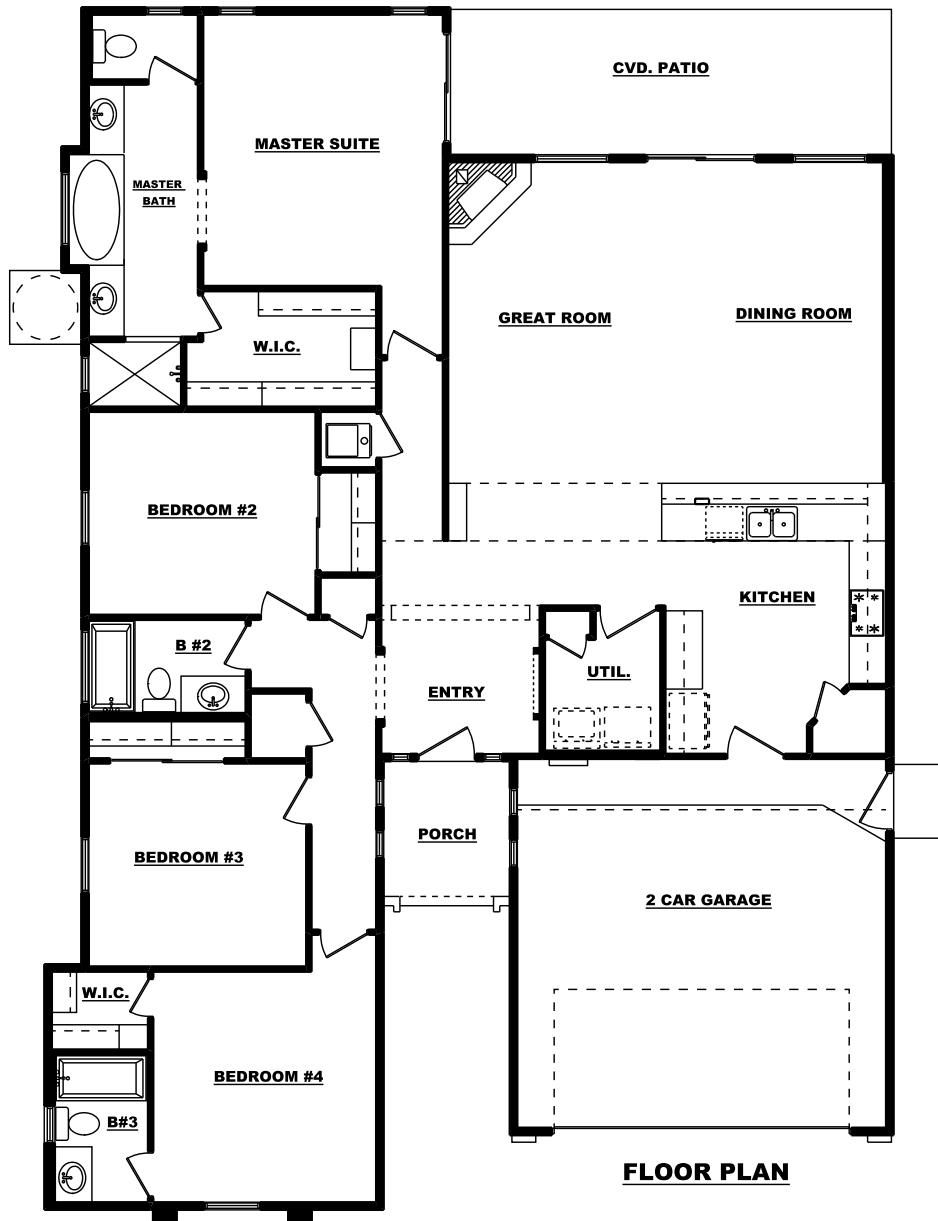

THE GAILEN JR. II

12210 Chapel Hill

2,048 Sq. Ft. - 4 Bedroom - 3 Bath - 2 Car Garage