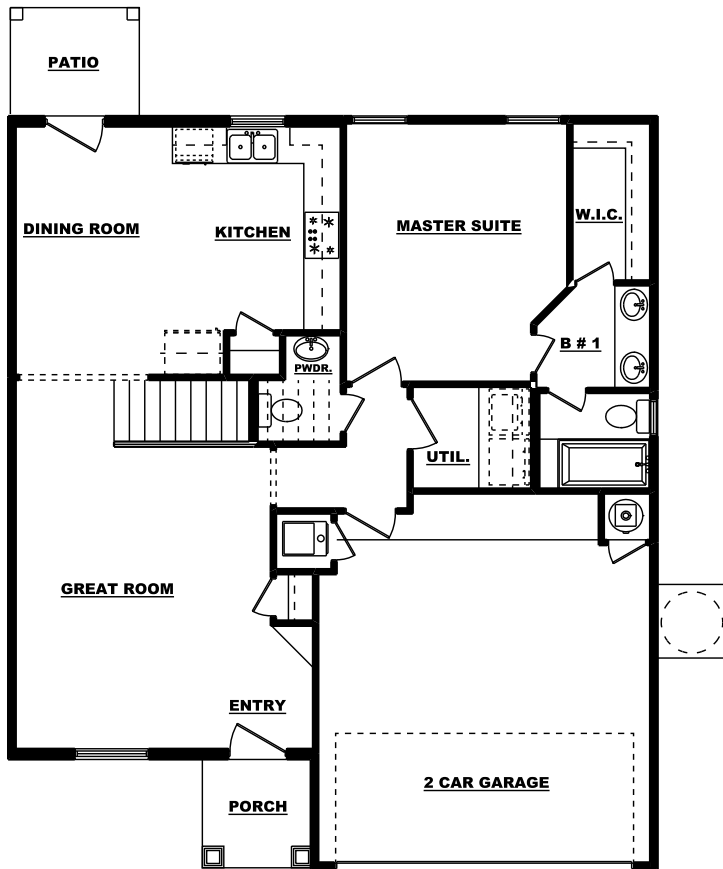

THE DALLAS

FRONT ELEVATION

FIRST FLOOR TILE PLAN

SECOND FLOOR TILE PLAN

1,587 Sq. Ft. - 4 Bedroom - 2.5 Bath - 2 Car Garage