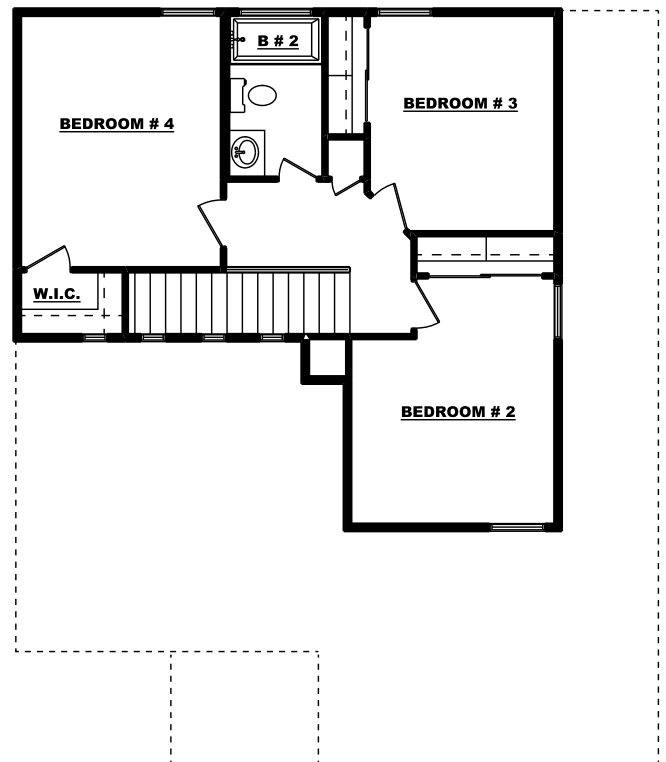

THE DALLAS

FRONT ELEVATION

FIRST FLOOR TILE PLAN

SECOND FLOOR TILE PLAN

1,587 Sq. Ft. - 4 Bedroom - 2.5 Bath - 2 Car Garage