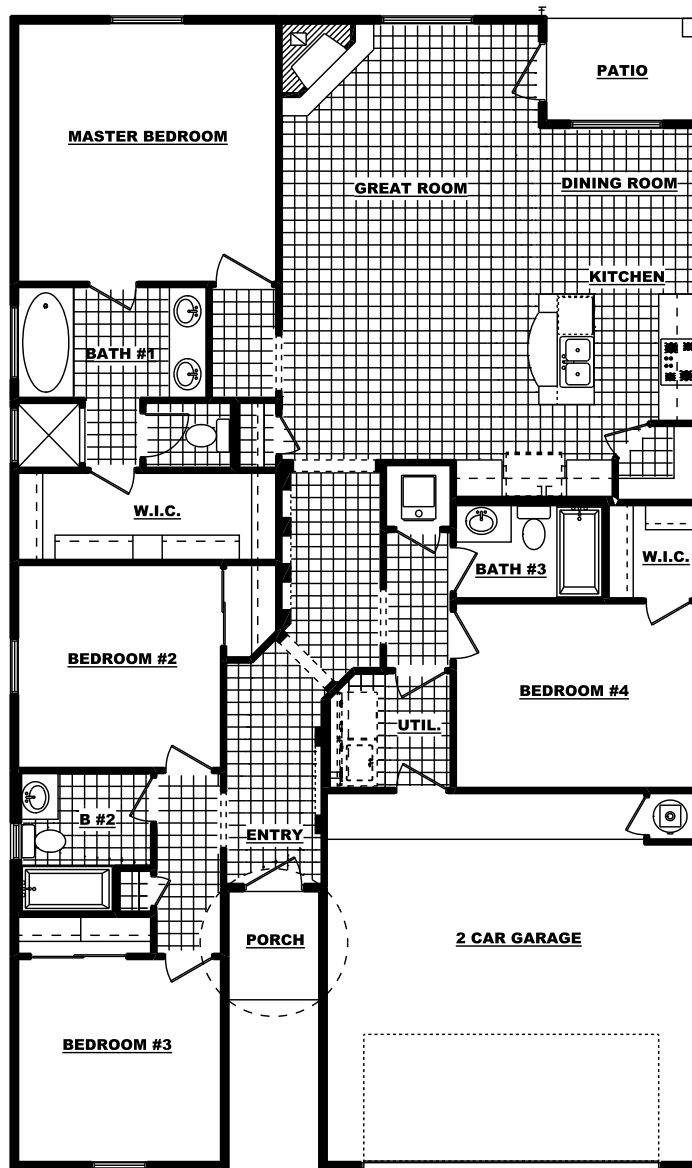

EL PARAISO "A"

FRONT ELEVATION

FLOOR PLAN

1807 Sq. Ft. - 4 Bedroom - 3 Bath - 2 Car Garage