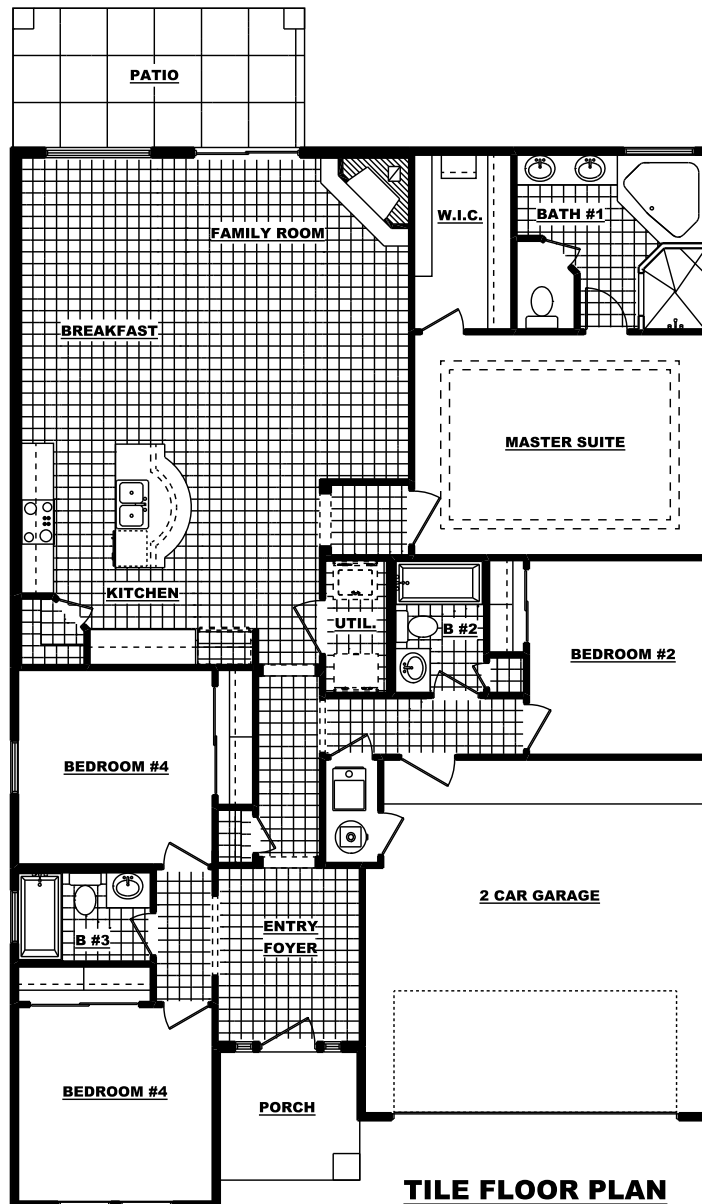

# THE ALAMO

**FRONT ELEVATION**

**TILE FLOOR PLAN**

**1935 Sq. Ft. - 4 Bedroom - 3 Bath - 2 Car Garage**