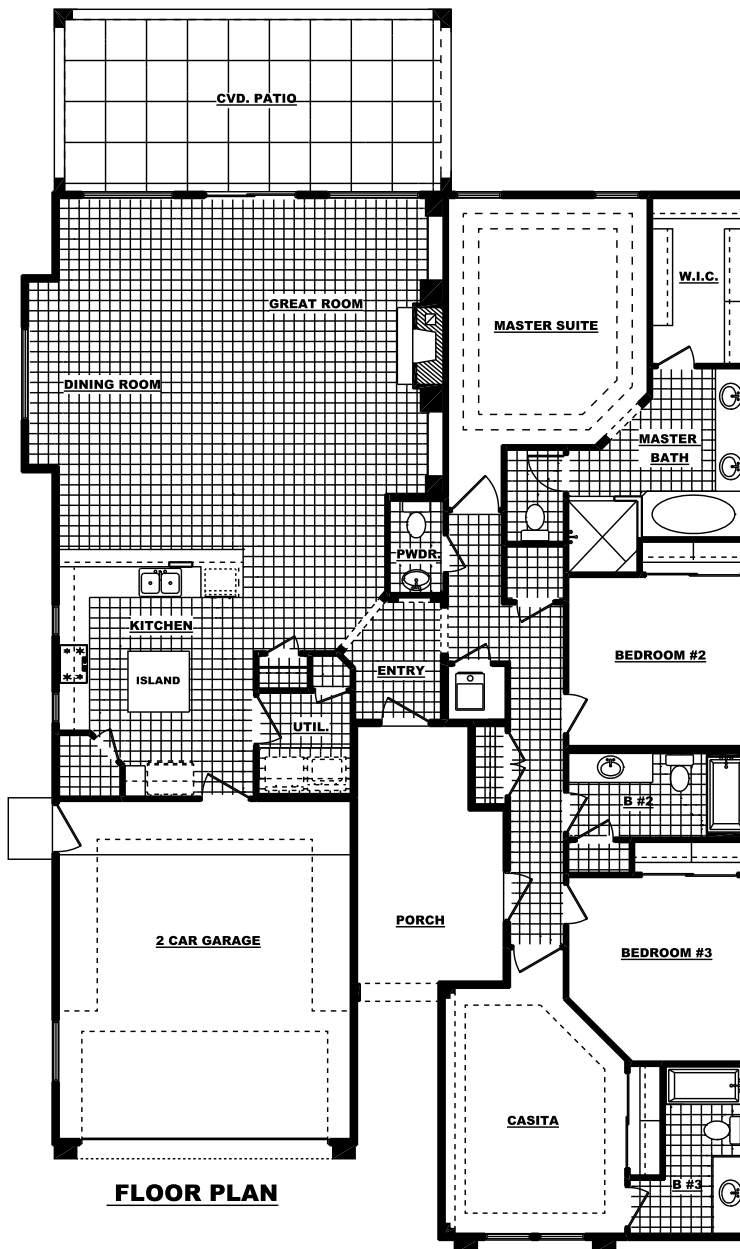

# THE GROVE PIPER

5303 Grove East Dr.

**2,330 Sq. Ft. - 4 Bedroom - 3.5 Bath - 2 Car Garage**