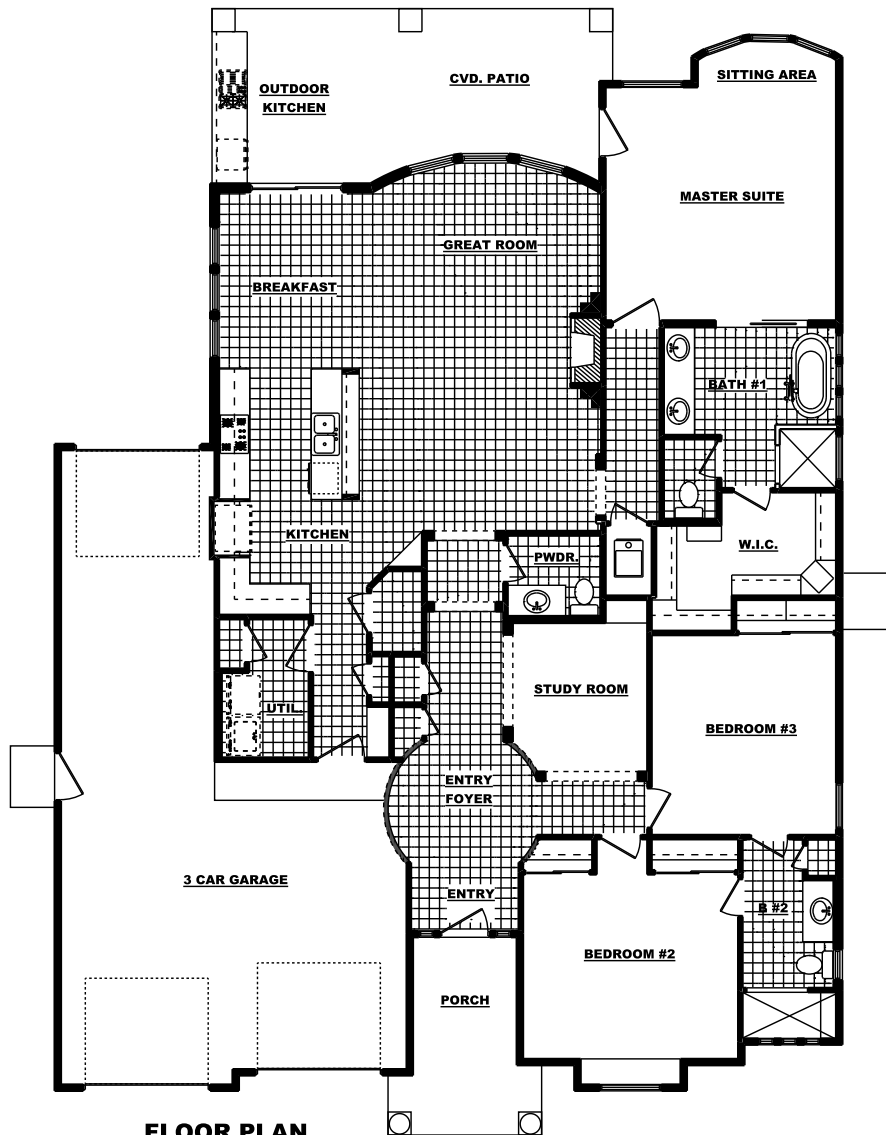

# THE LIBERTY

**FRONT ELEVATION**

**FLOOR PLAN**

**2,209 Sq. Ft. - 4 Bedroom - 2 Bath - 2 Car Garage**