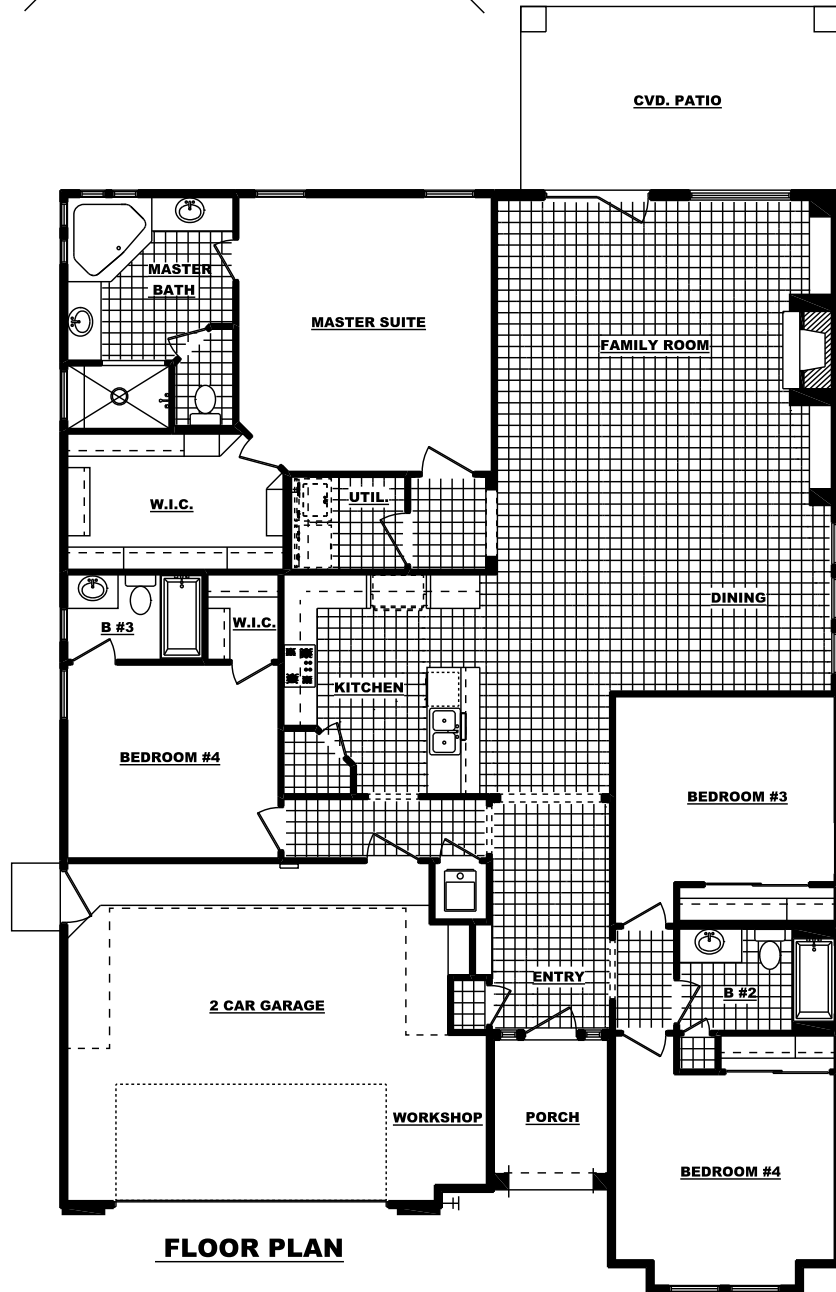

THE HORIZON

1800 Old Paint Dr.

FRONT ELEVATION

FLOOR PLAN

2,269 Sq. Ft. - 4 Bedroom - 3 Bath - 2 Car Garage