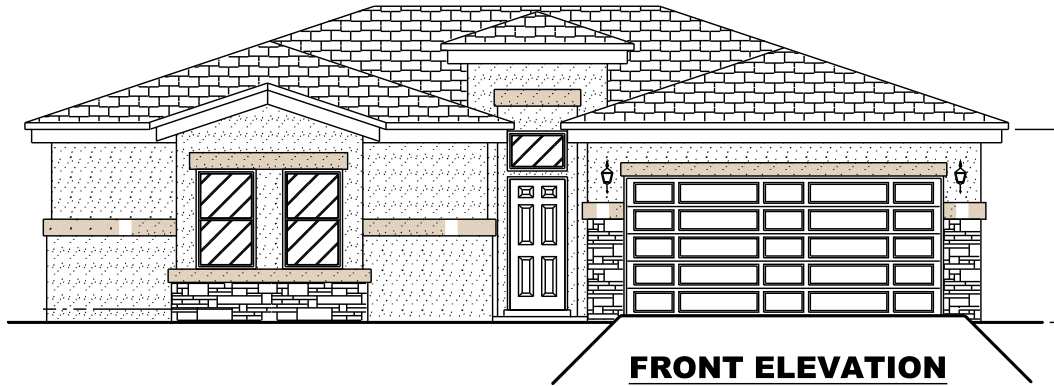

THE NOPAL

971 FLORA VISTA

1,610 Sq. Ft. - 3 Bedroom - 2 Bath - 2 Car Garage