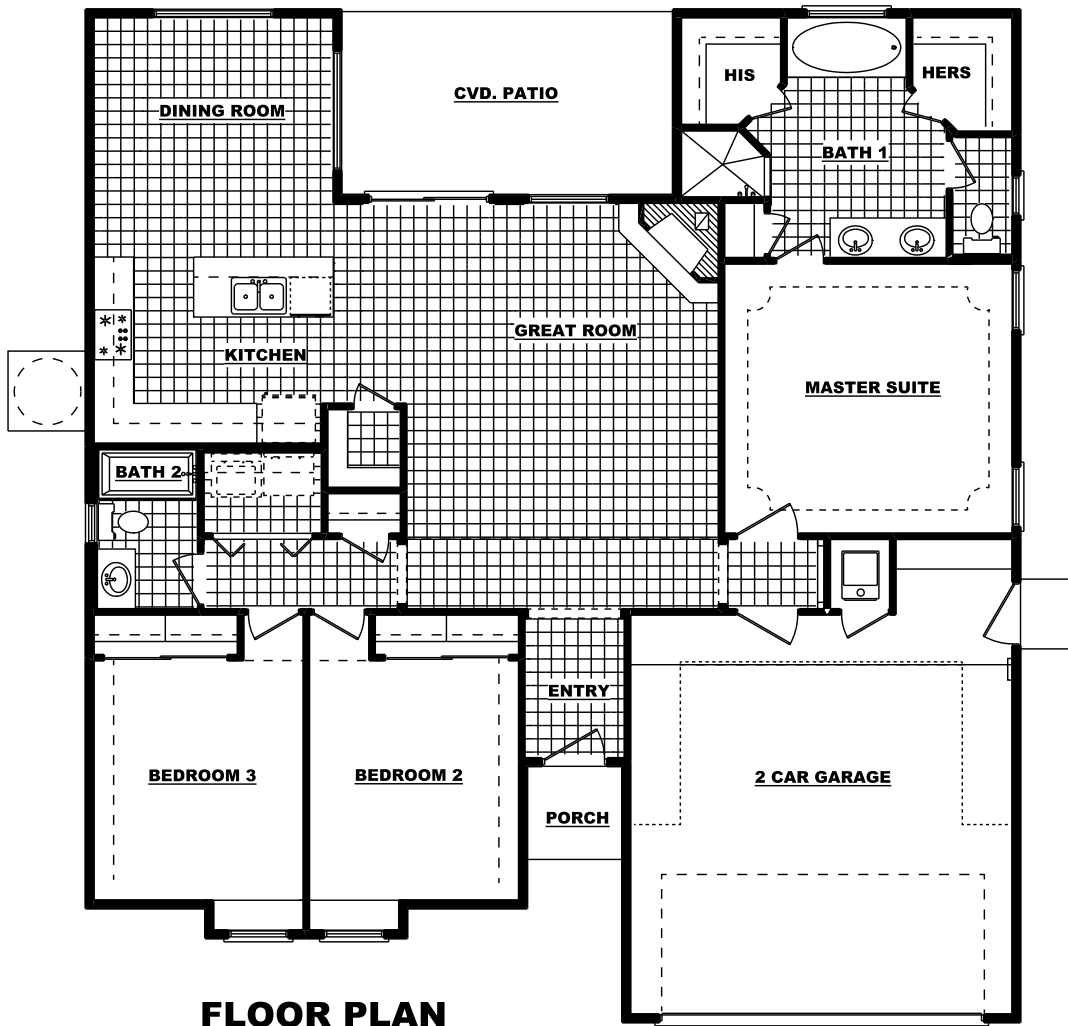

THE NOPAL

971 FLORA VISTA

1,610 Sq. Ft. - 3 Bedroom - 2 Bath - 2 Car Garage