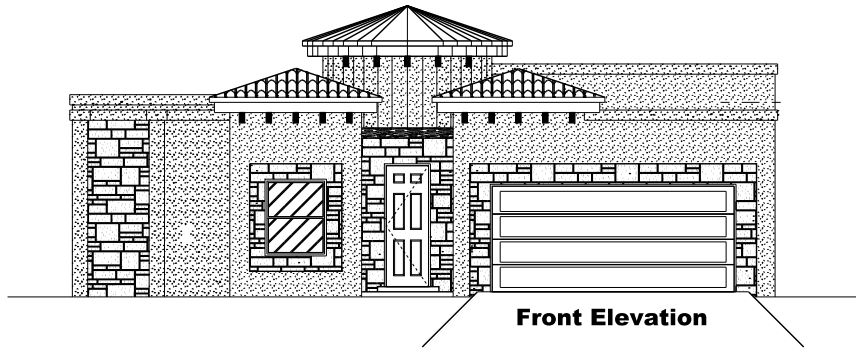

THE PARADISE JR. W/DINING

5410 Grove West

Front Elevation

FLOOR PLAN

2,337 Sq. Ft. - 4 Bedroom - 3 Bath - 2 Car Garage