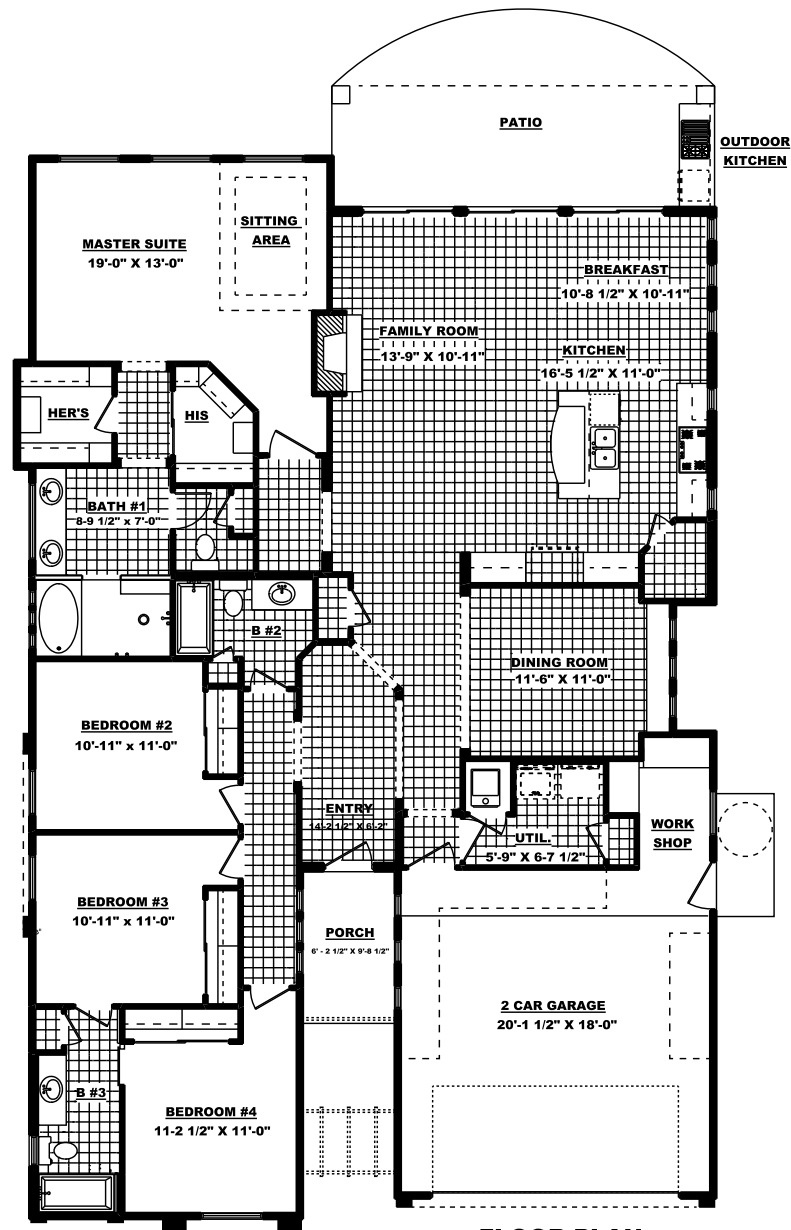

THE PARADISE JR. W/DINING

5410 Grove West

Front Elevation

FLOOR PLAN

2,337 Sq. Ft. - 4 Bedroom - 3 Bath - 2 Car Garage