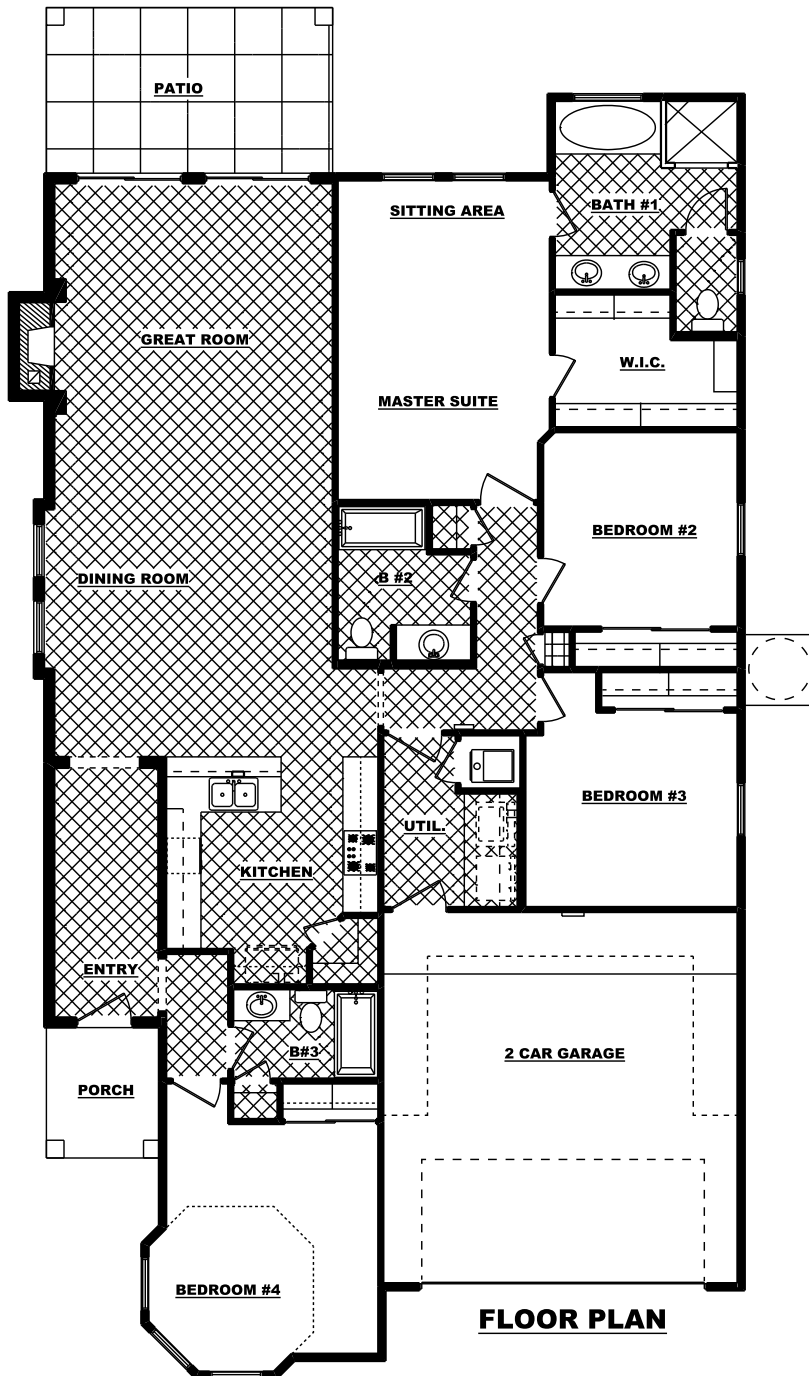

# THE CRAFT

5319 GROVE EAST DR.

**2,091 Sq. Ft. - 4 Bedroom - 3 Bath - 2 Car Garage**