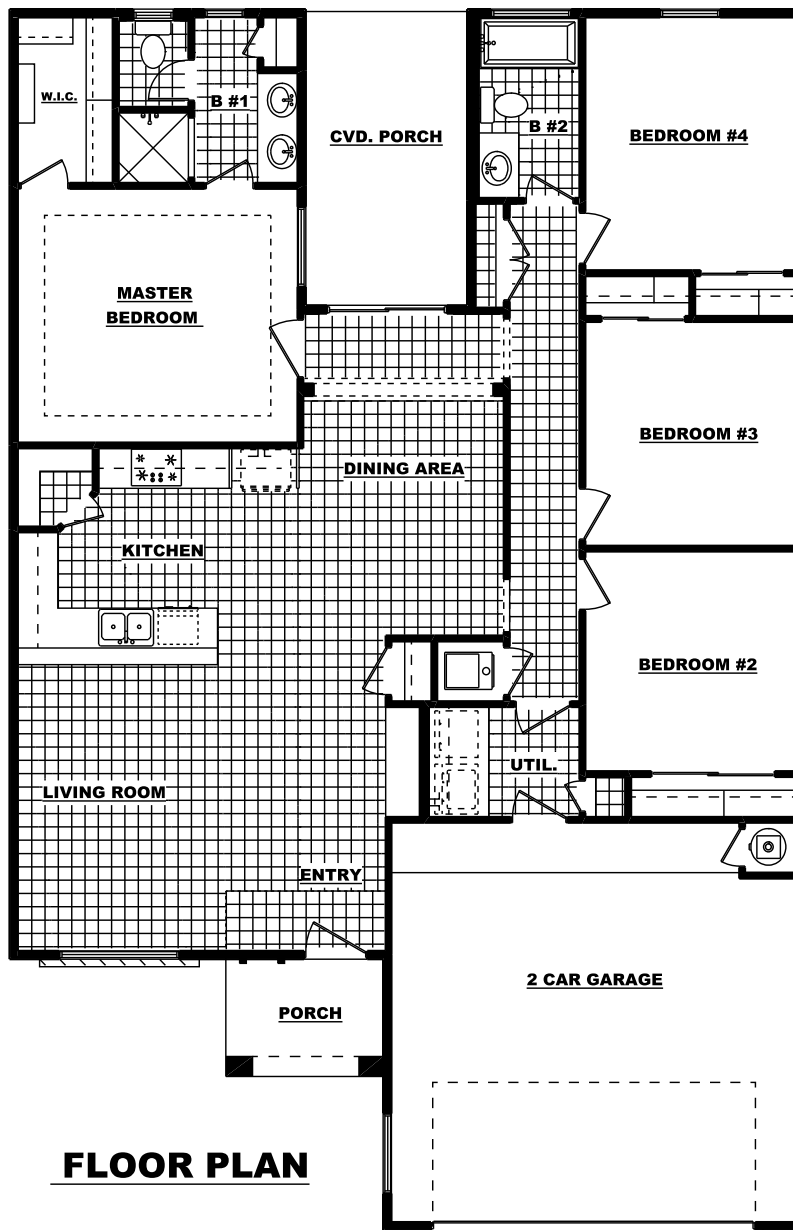

# THE GUADALUPE

12312 JOE GOMEZ

**1,557 Sq. Ft. - 4 Bedroom - 2 Bath - 2 Car Garage**