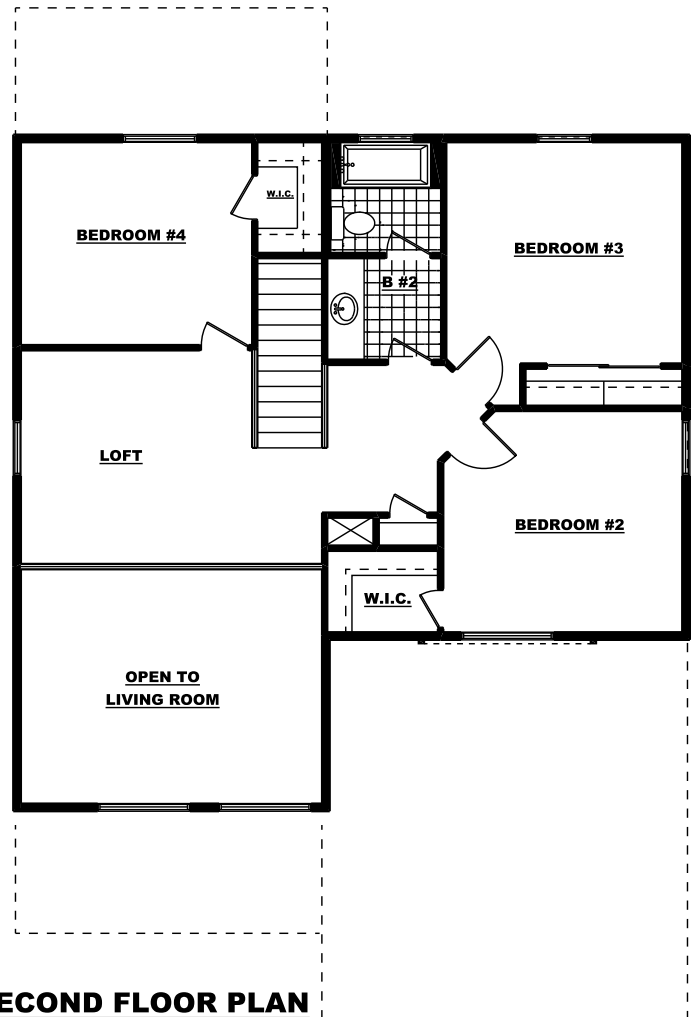

THE MARCUS W/LOFT

FRONT ELEVATION

2,088 Sq. Ft. - 4 Bedroom - 2.5 Bath - Car Garage