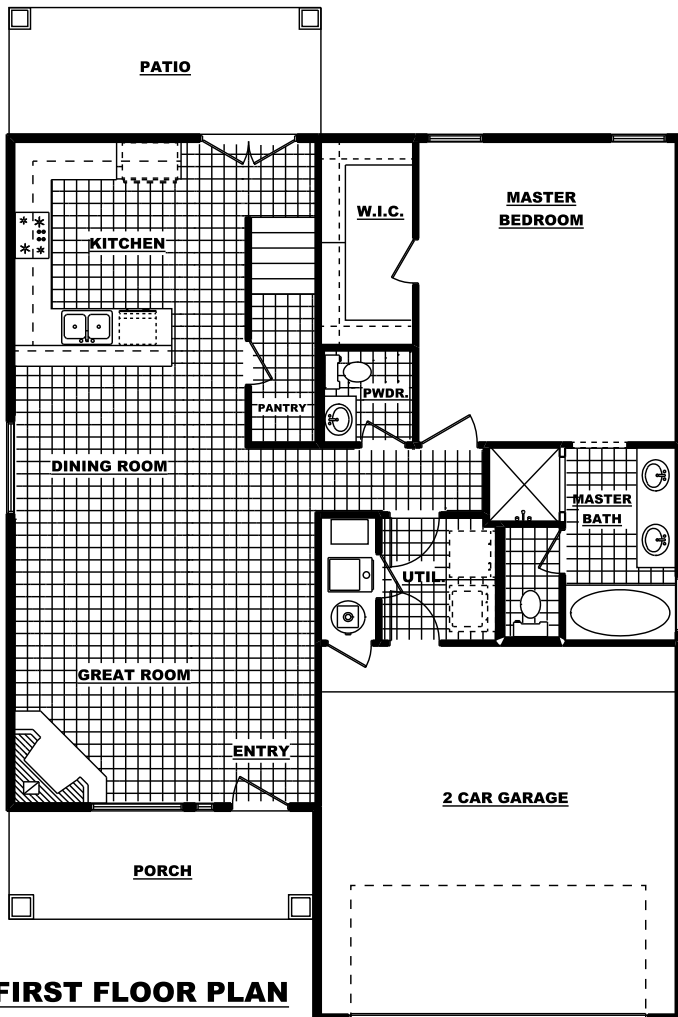

THE MARCUS W/LOFT

FRONT ELEVATION

2,088 Sq. Ft. - 4 Bedroom - 2.5 Bath - Car Garage