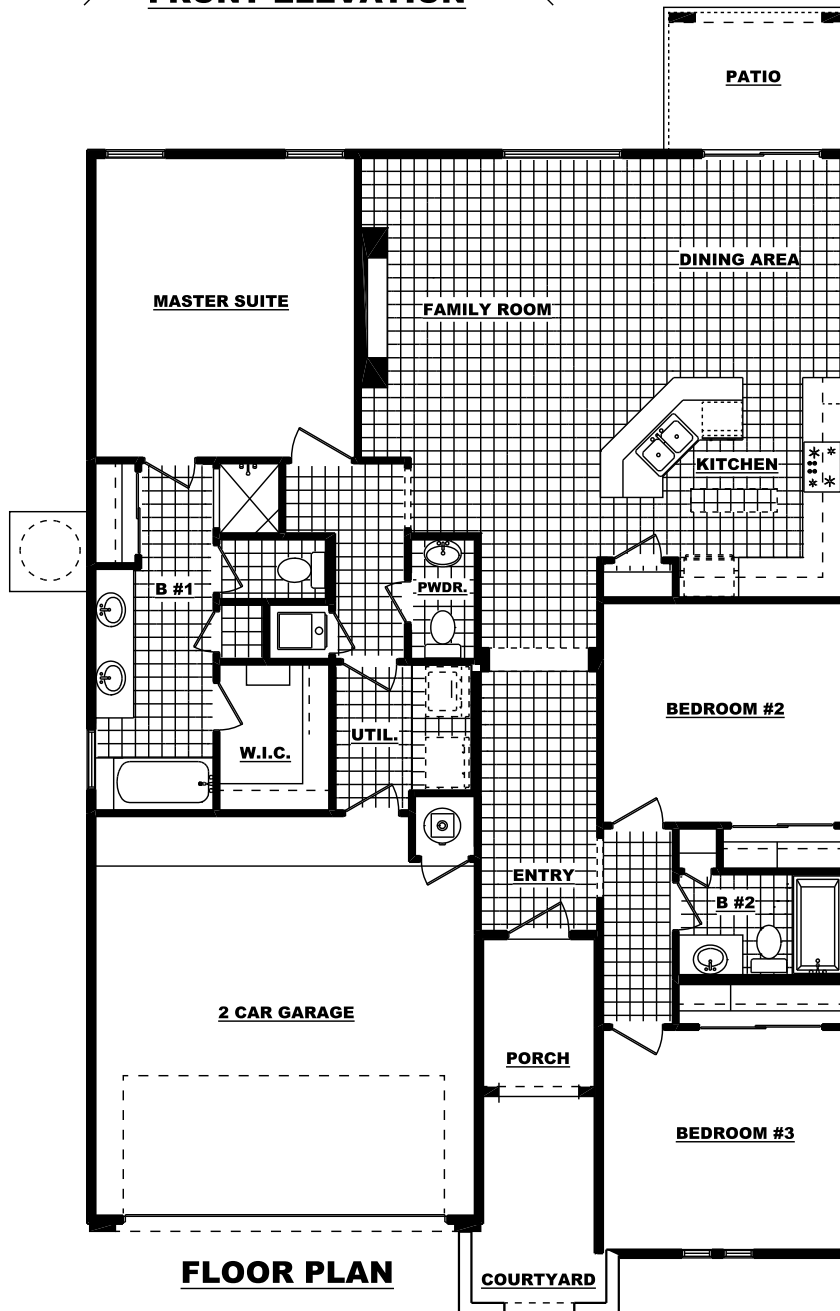

THE ONATE

12316 Joe Gomez

FRONT ELEVATION

FLOOR PLAN

1,596 Sq. Ft. - 3 Bedroom - 2.5 Bath - 2 Car Garage