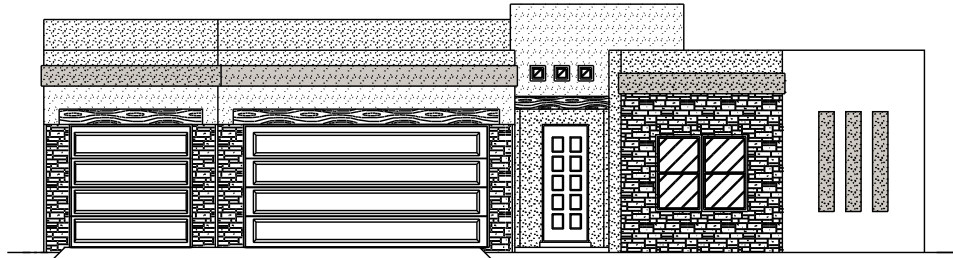

THE PIPER TUSCANY

6637 Contessa Ridge

FRONT ELEVATION

FLOOR PLAN

3,050 Sq. Ft. - 4 Bedroom - 3 Baths - 2 Car Garage