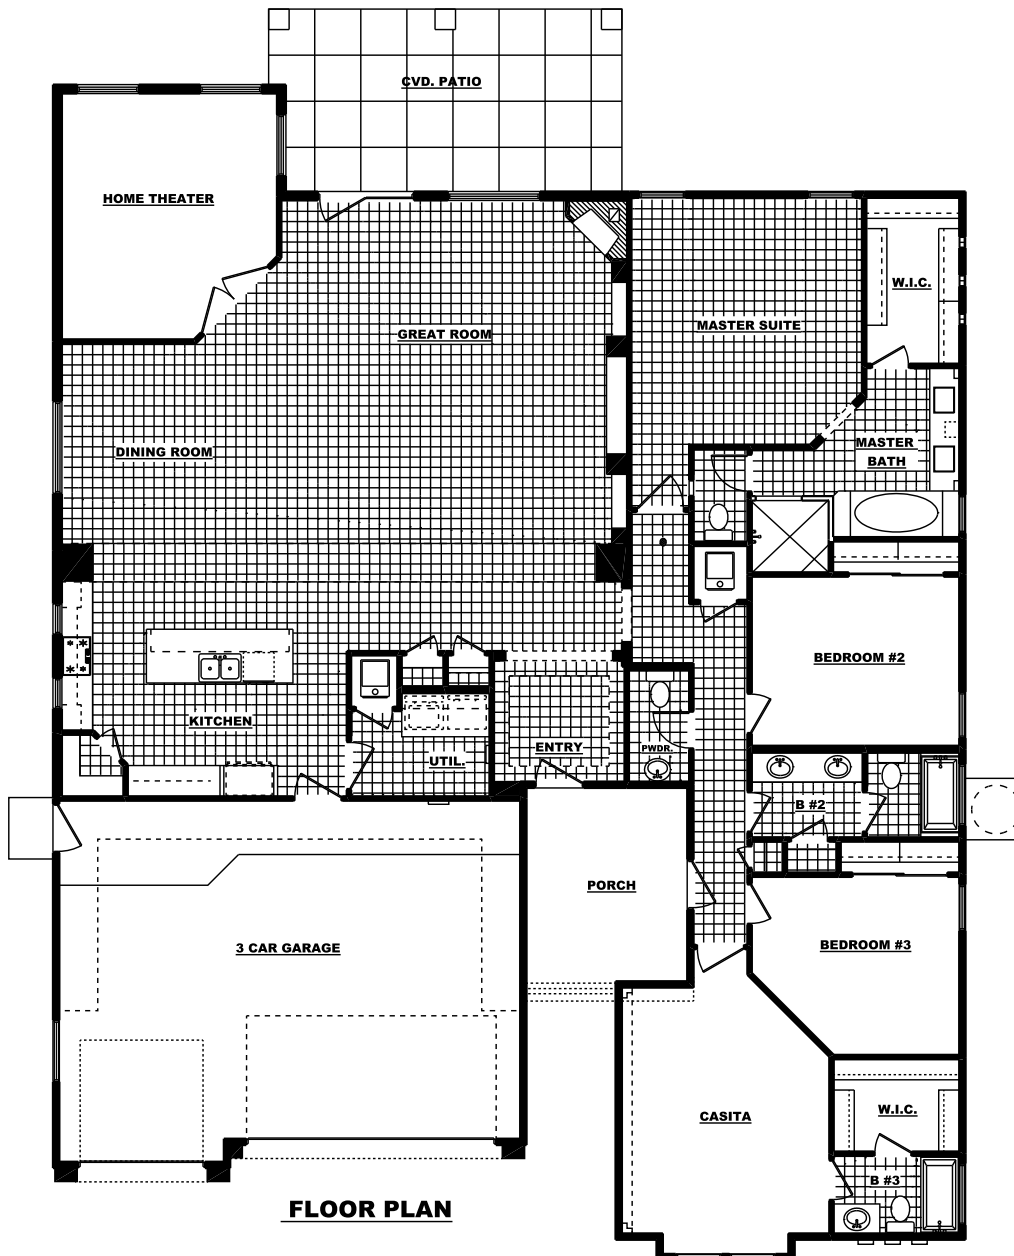

THE PIPER TUSCANY

6637 Contessa Ridge

FRONT ELEVATION

FLOOR PLAN

3,050 Sq. Ft. - 4 Bedroom - 3 Baths - 2 Car Garage