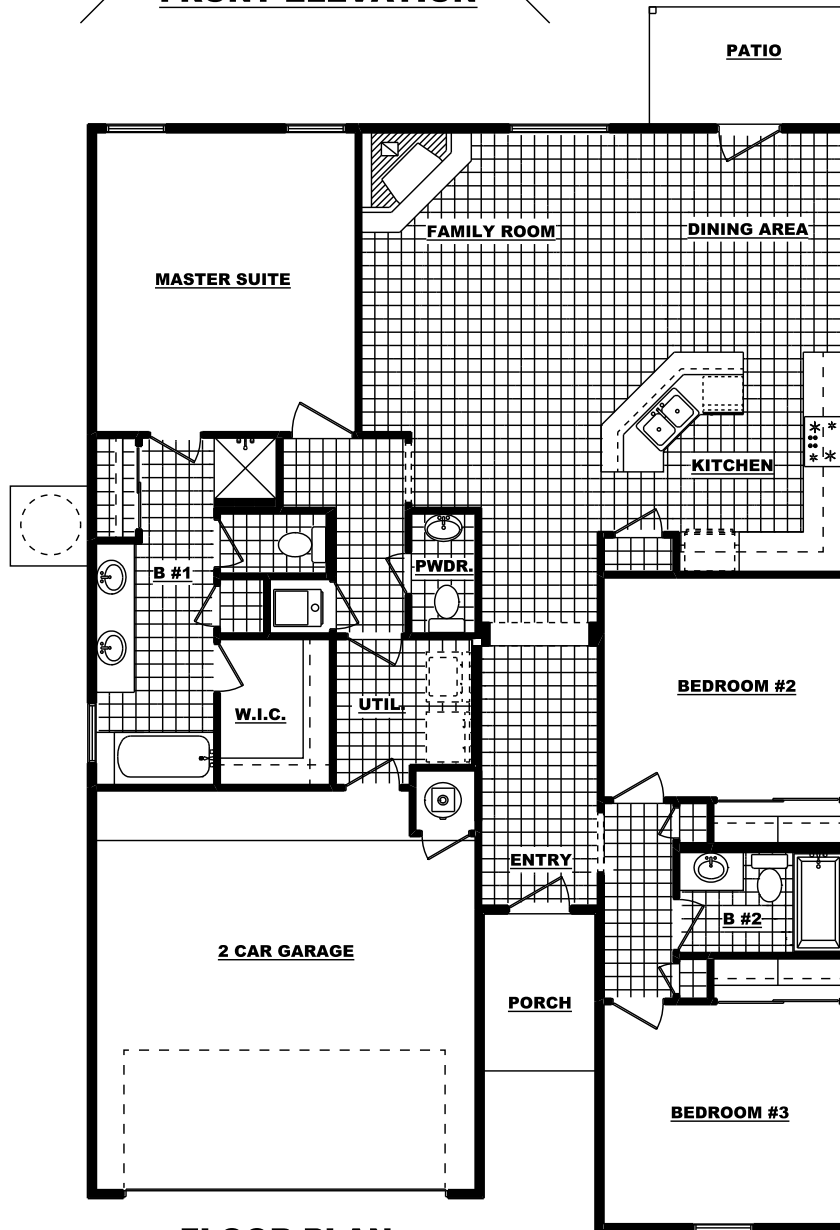

THE CHOCTAW

604 Bariloche Dr.

FRONT ELEVATION

FLOOR PLAN

1,596 Sq. Ft. - 3 Bedroom - 2.5 Bath - 2 Car Garage