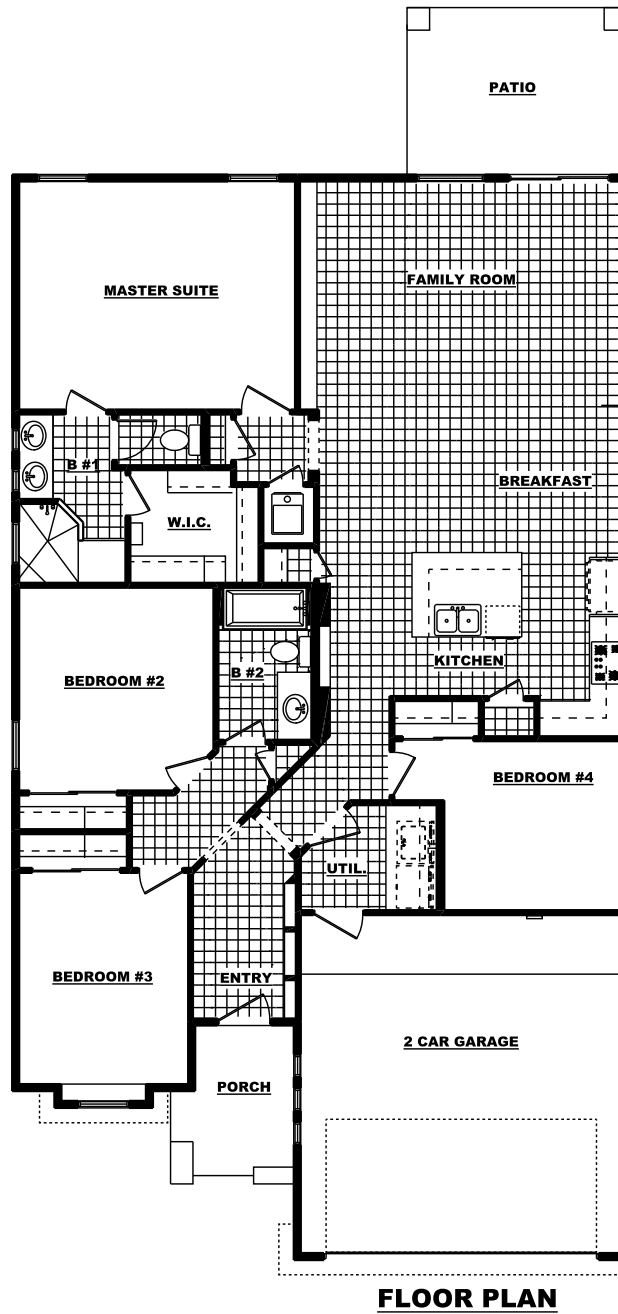

# THE FIJI

3696 Loma Jacinto Dr.

**1,756 Sq. Ft. - 4 Bedroom - 2 Bath - 2 Car Garage**