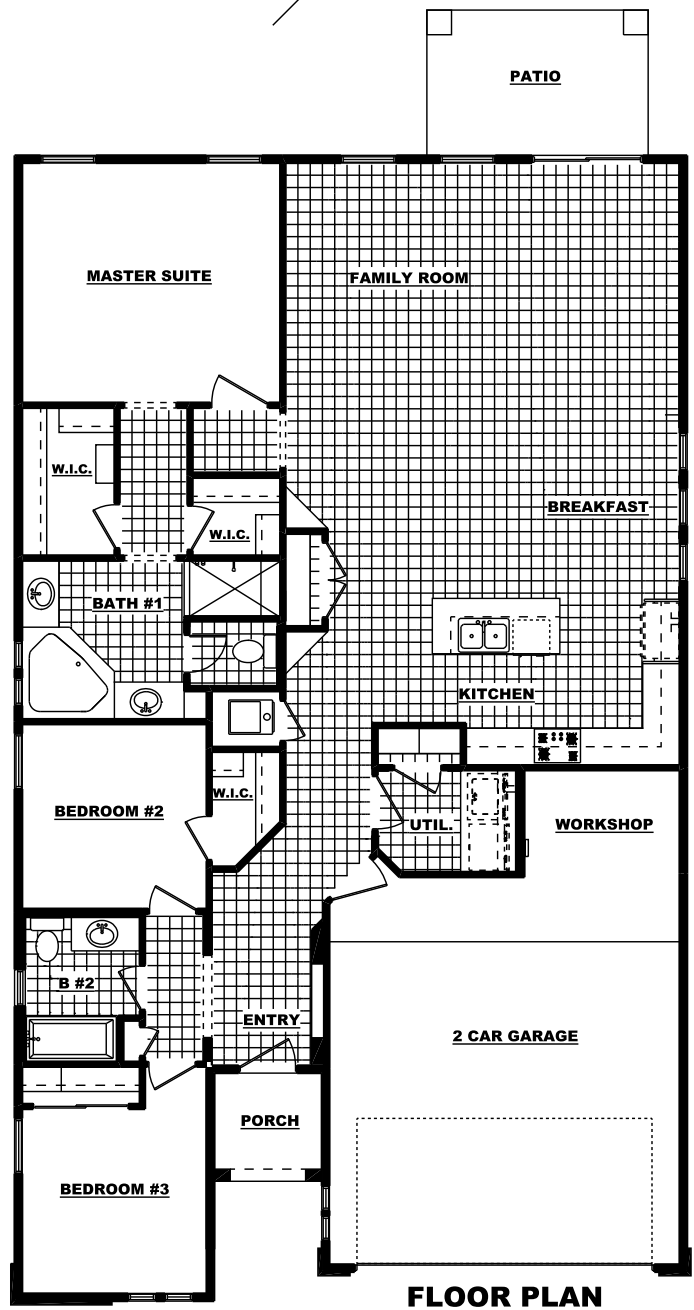

# THE MAUI

14378 Loma Esmeralda Dr.

**FRONT ELEVATION**

**FLOOR PLAN**

**1,694 Sq. Ft. - 3 Bedroom - 2 Bath - 2 Car Garage**