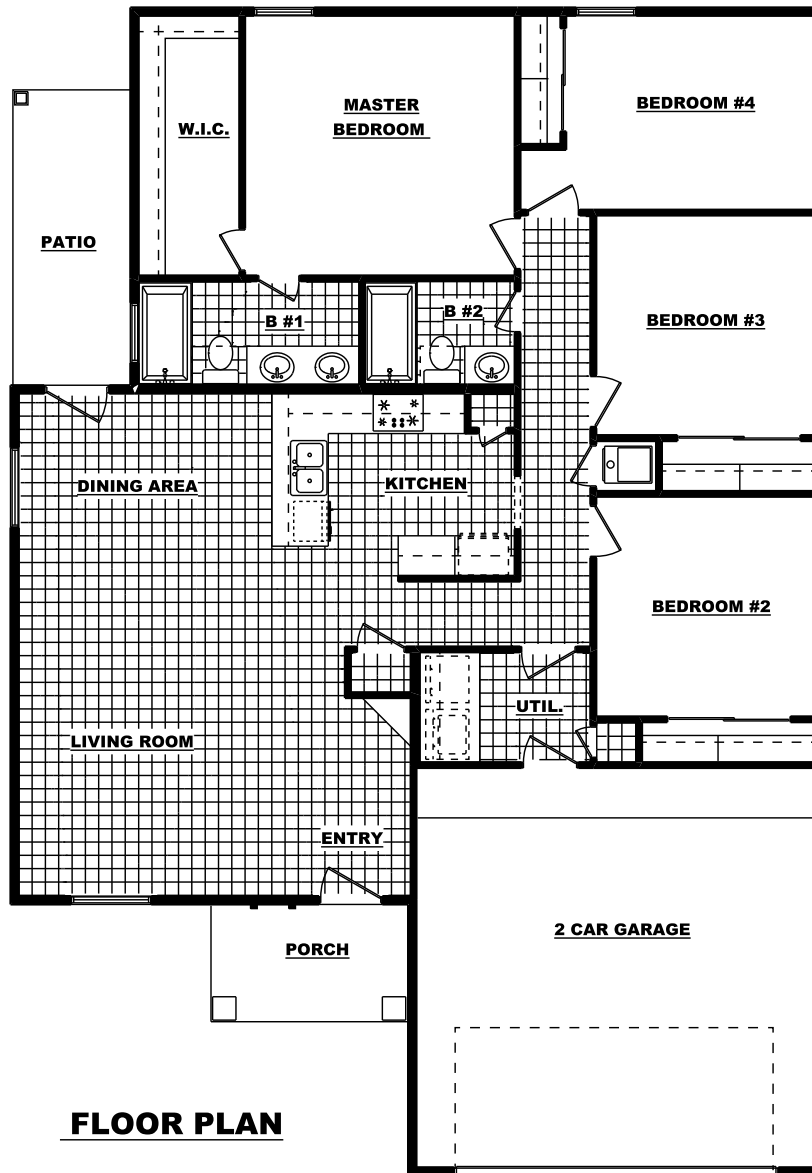

THE VALENCIA

613 Mildred Ln.

1,579 Sq. Ft. - 4 Bedroom - 2 Bath - 2 Car Garage