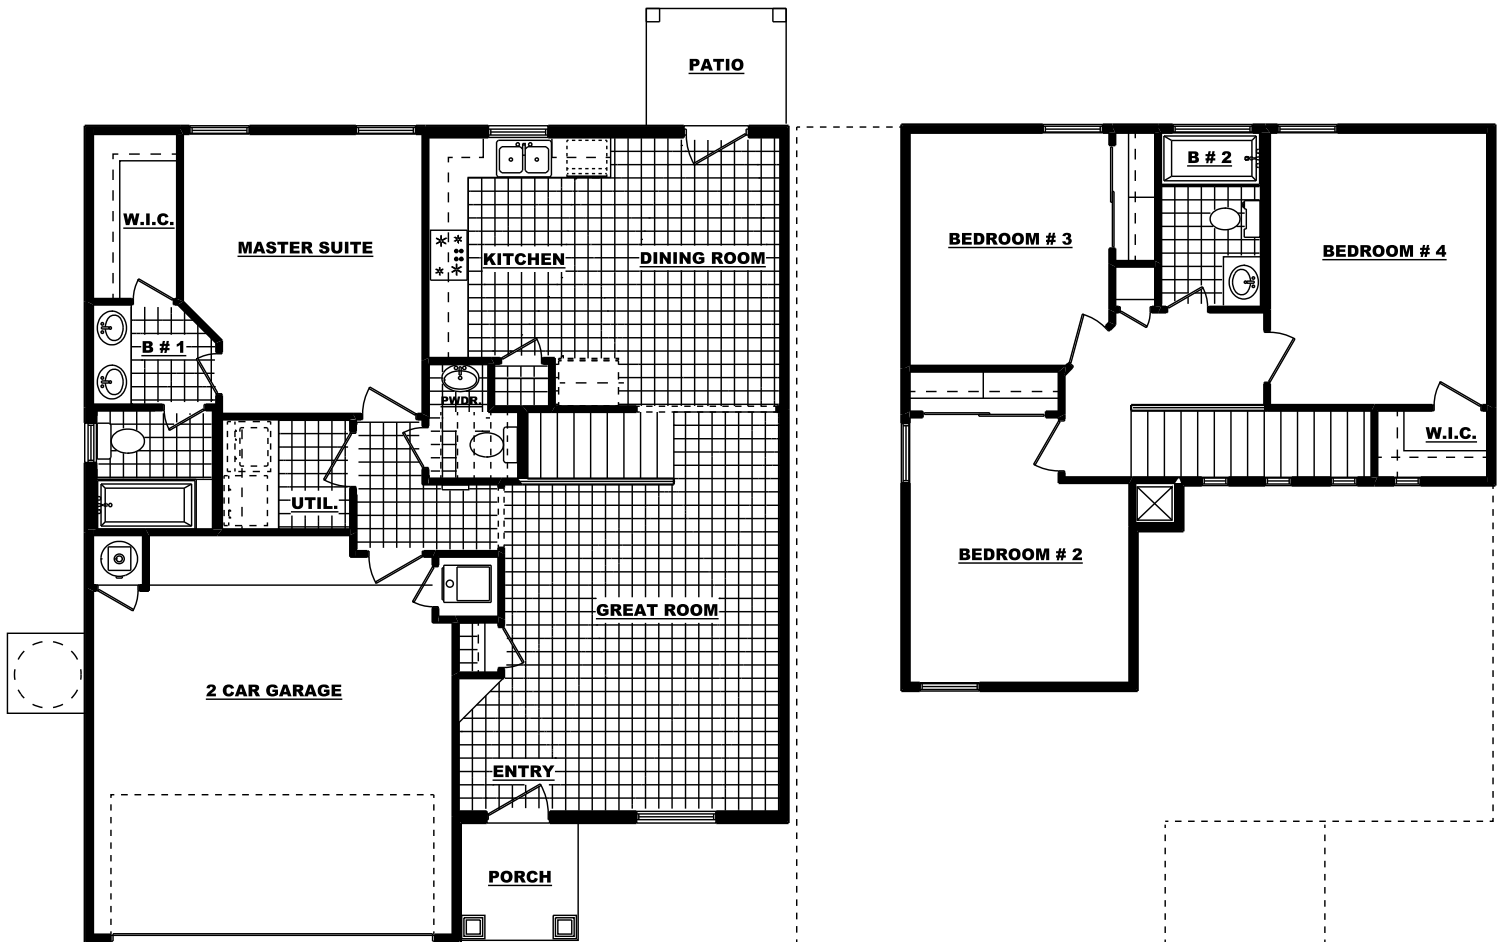

# THE DALLAS

14346 South Cave Ave.

**FRONT ELEVATION**

**FIRST FLOOR PLAN**

**SECOND FLOOR PLAN**

**1,587 Sq. Ft. - 4 Bedroom - 2.5 Bath - 2 Car Garage**

**W 35' - 0" X D 40' - 8"**