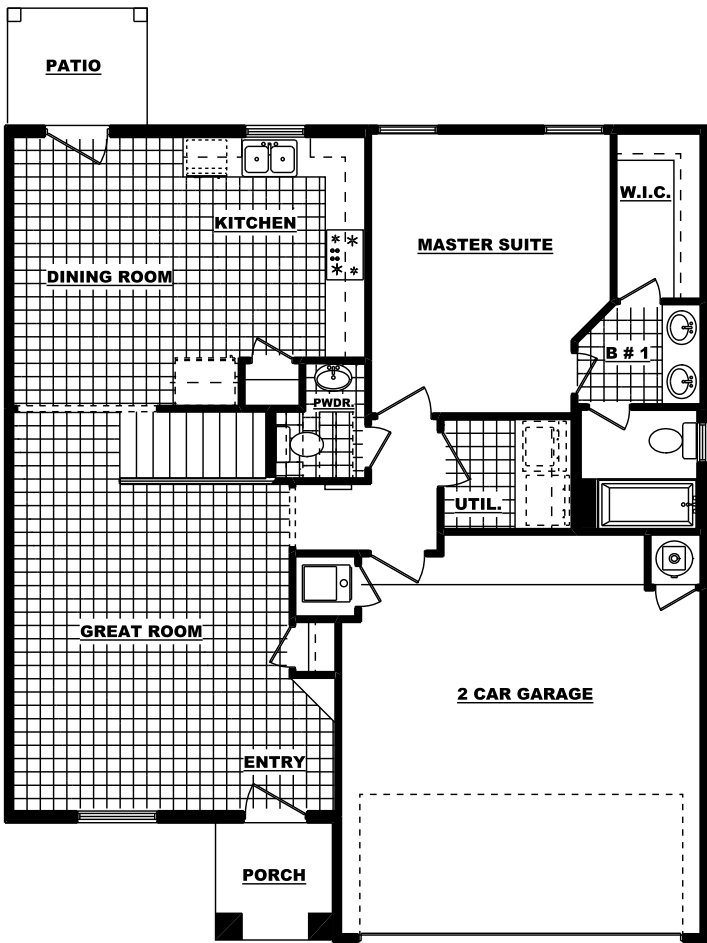

THE DIANA

5852 Laurensito St.

FIRST FLOOR PLAN

SECOND FLOOR PLAN

1,587 Sq. Ft. - 4 Bedroom - 2.5 Bath - 2 Car Garage