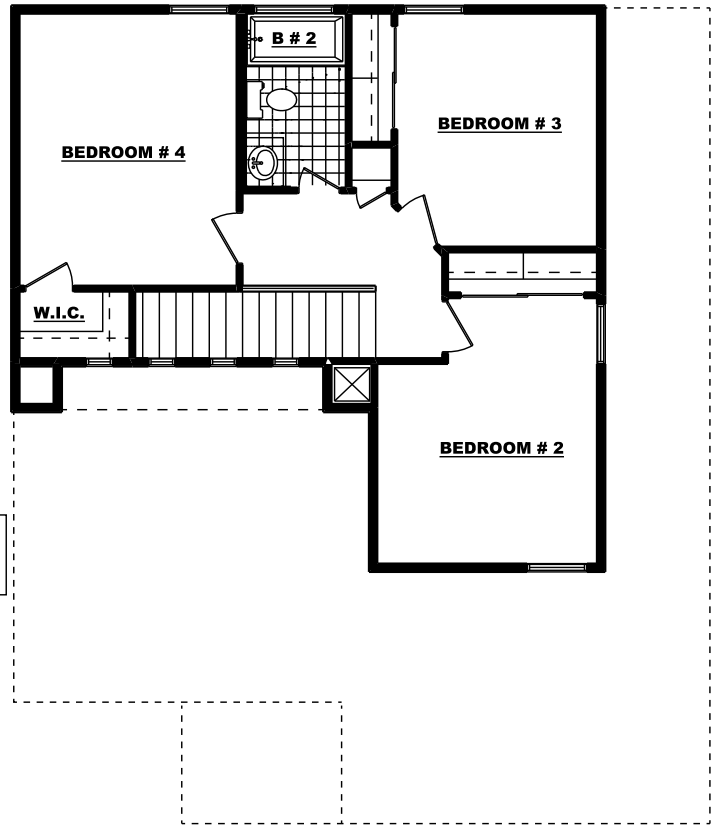

THE DIANA

5852 Laurensito St.

FIRST FLOOR PLAN

SECOND FLOOR PLAN

1,587 Sq. Ft. - 4 Bedroom - 2.5 Bath - 2 Car Garage