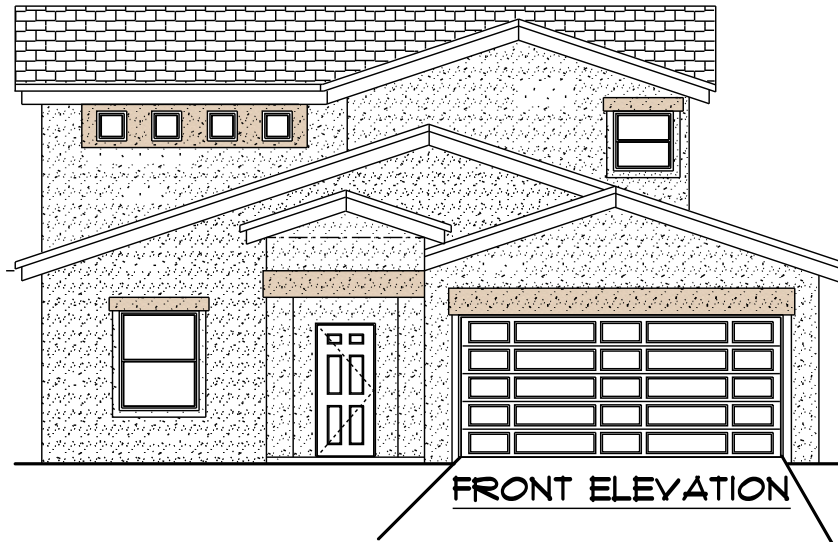

THE DIANA

5852 Laurensito St.

FIRST FLOOR PLAN

SECOND FLOOR PLAN

1,587 Sq. Ft. - 4 Bedroom - 2.5 Bath - 2 Car Garage