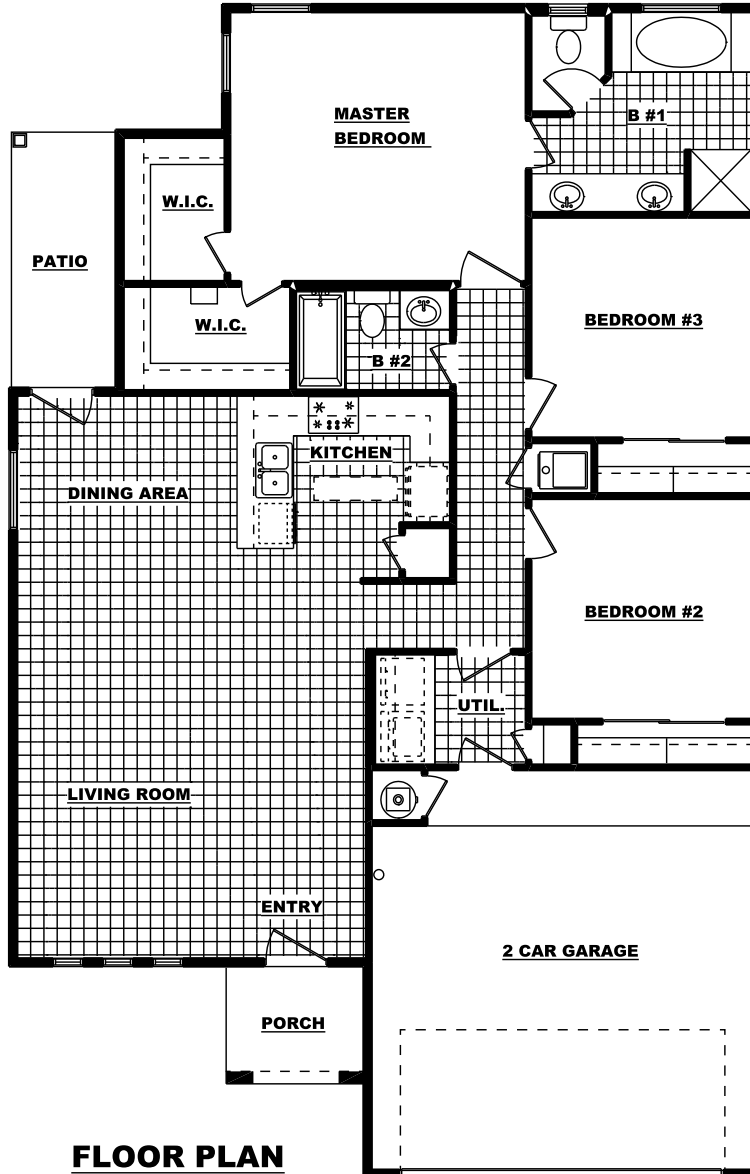

THE RACHEL

5848 Laurensito St.

FRONT ELEVATION

FLOOR PLAN

1,520 Sq. Ft. - 3 Bedroom - 2 Bath - 2 Car Garage