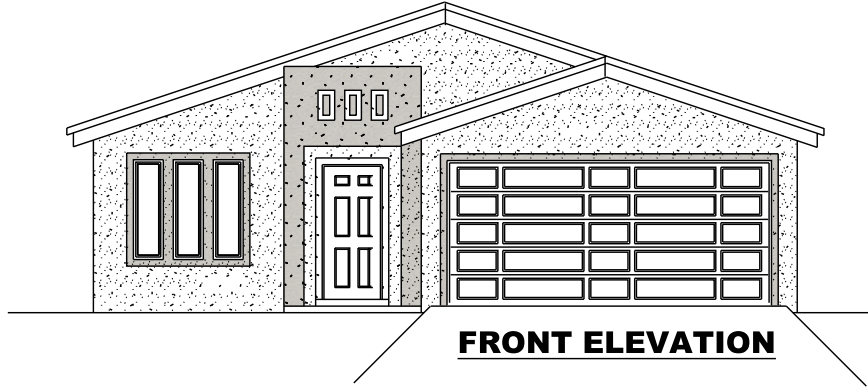

THE RACHEL

5848 Laurensito St.

FRONT ELEVATION

FLOOR PLAN

1,520 Sq. Ft. - 3 Bedroom - 2 Bath - 2 Car Garage