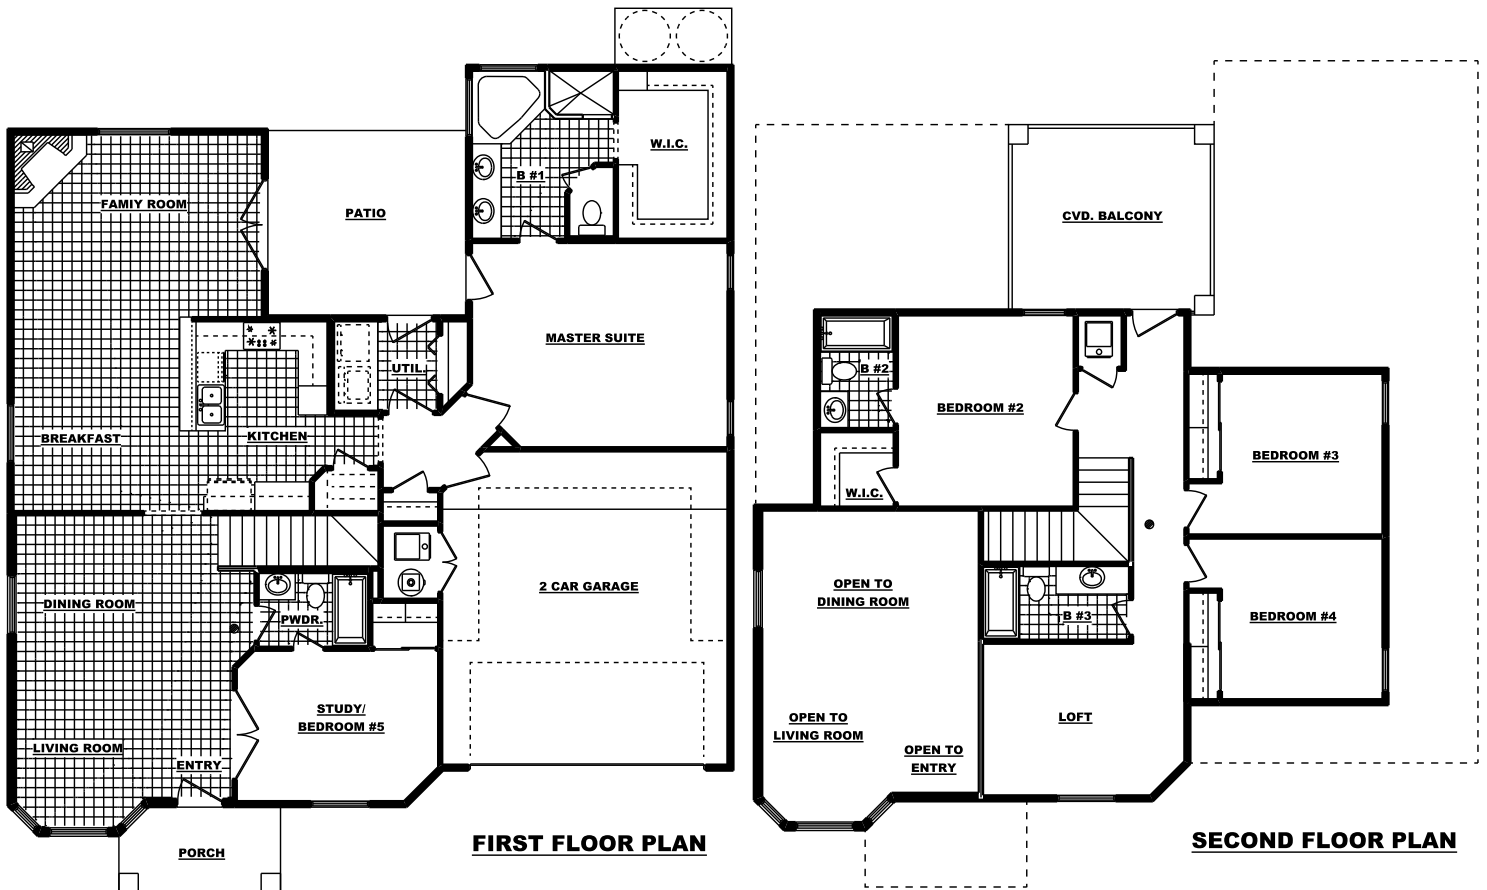

THE SIMONE

5808 Aberdeen CT.

FRONT ELEVATION

2,658 Sq. Ft. - 5 Bedroom - 3.5 Bath - 2 Car Garage

49'-6" W X 52'-7 1/2" D