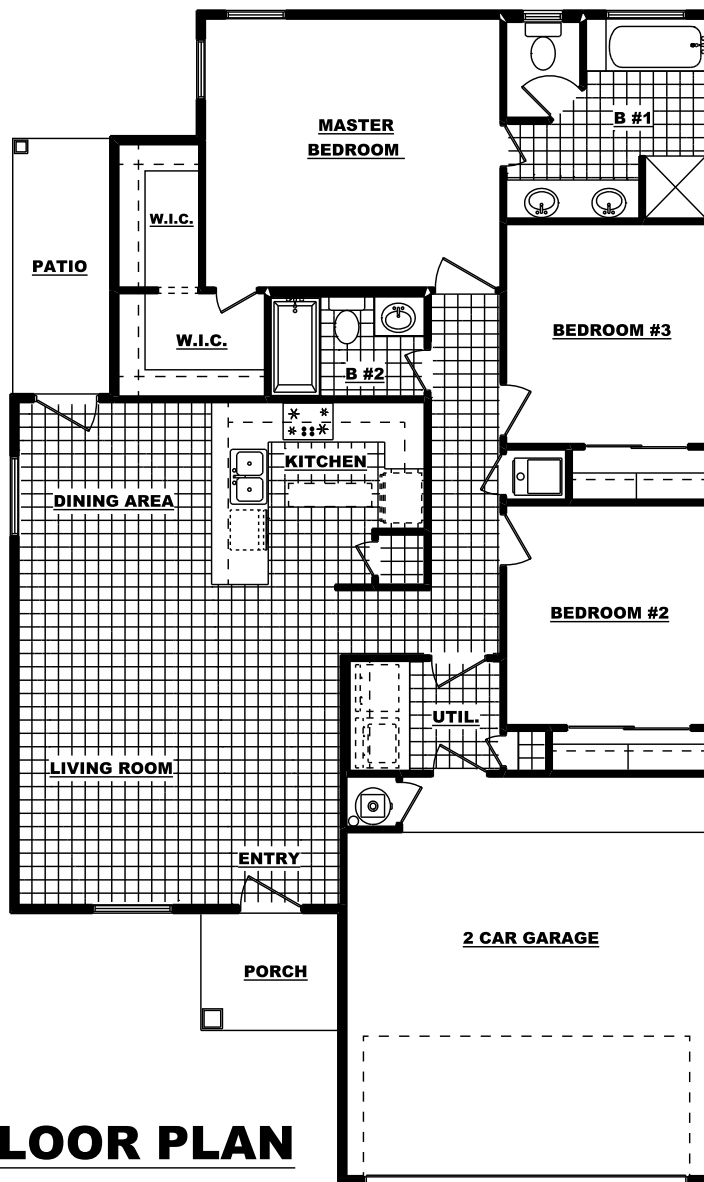

THE RAVEN

10677 Canyon Sage Dr.

1,346 Sq. Ft. - 3 Bedroom - 2 Bath - 2 Car Garage
W 35' - 0" X D 58' - 6 1/2"