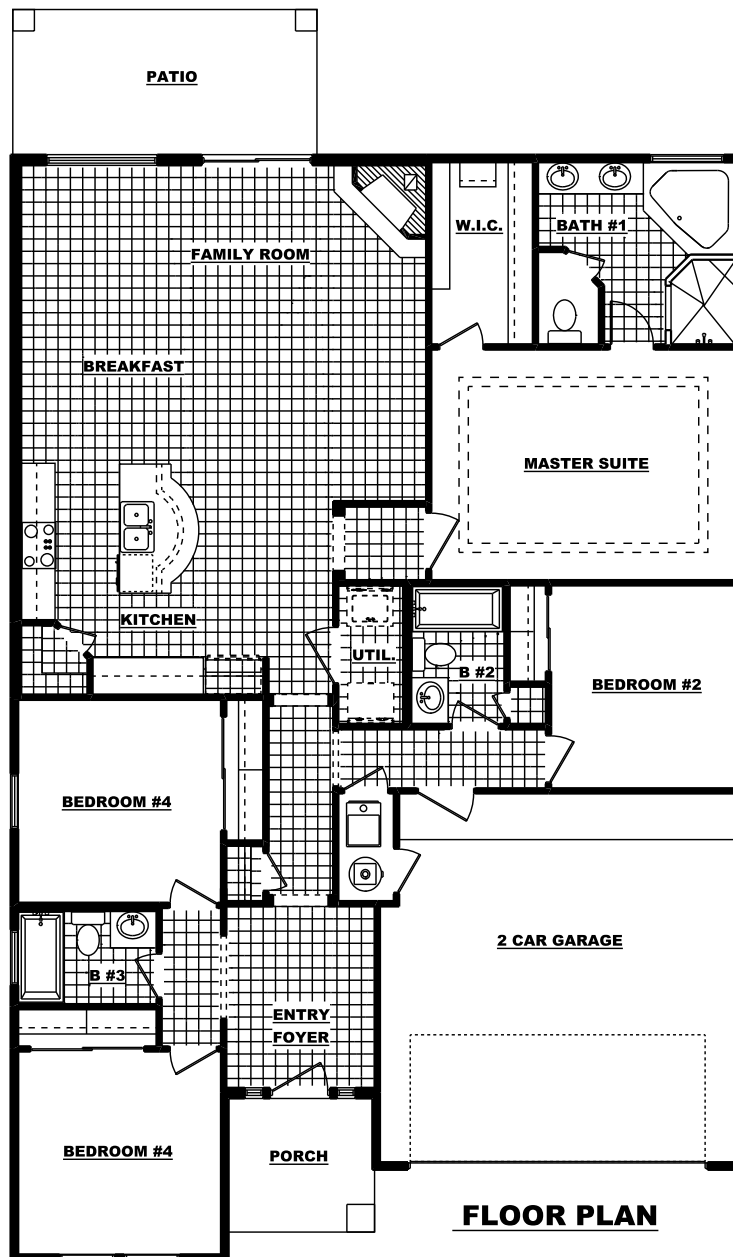

THE ALAMO

12020 Silver Crown Rd.

1,801 Sq. Ft. - 4 Bedroom - 3 Bath - 2 Car Garage