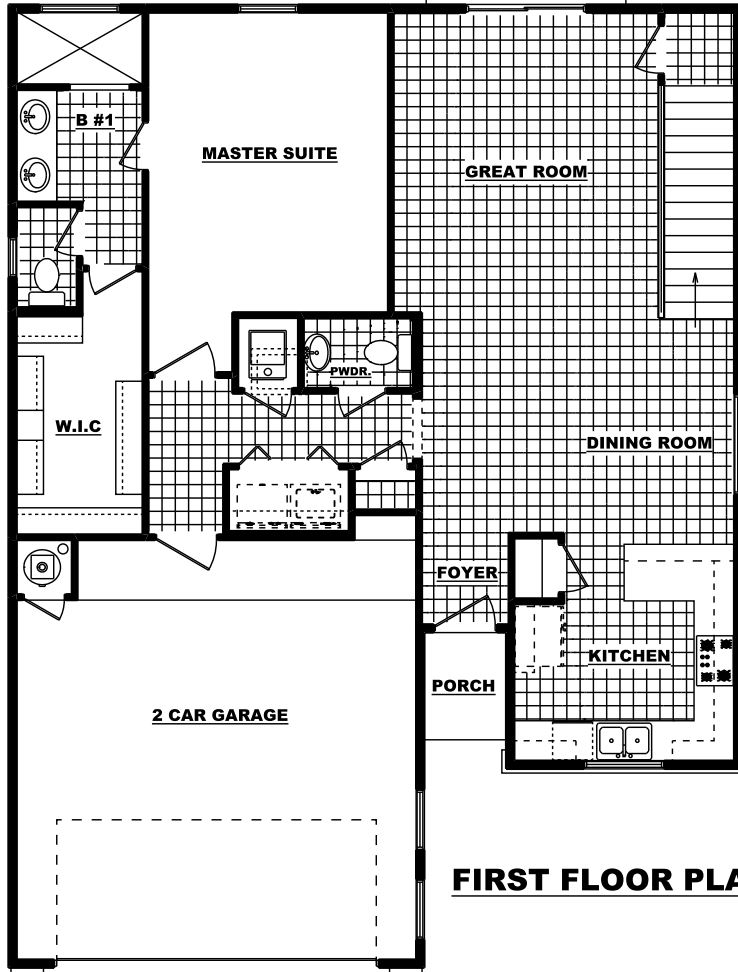

# THE CEDAR PARK

6020 Ginger Park St.

**PATIO**

**1,834 Sq. Ft. - 4 Bedroom - 2.5 Bath - 2 Car Garage**  
**W 36' - 6" X D 48' - 0"**