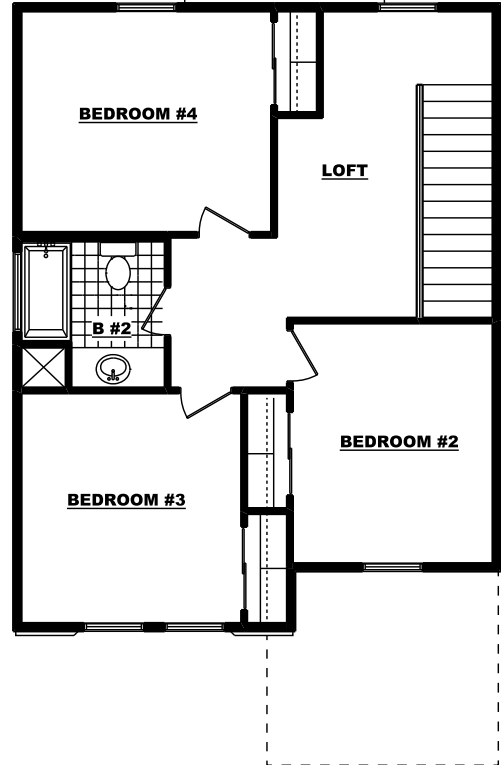

# THE CEDAR PARK

6020 Ginger Park St.

**PATIO**

**1,834 Sq. Ft. - 4 Bedroom - 2.5 Bath - 2 Car Garage**  
**W 36' - 6" X D 48' - 0"**