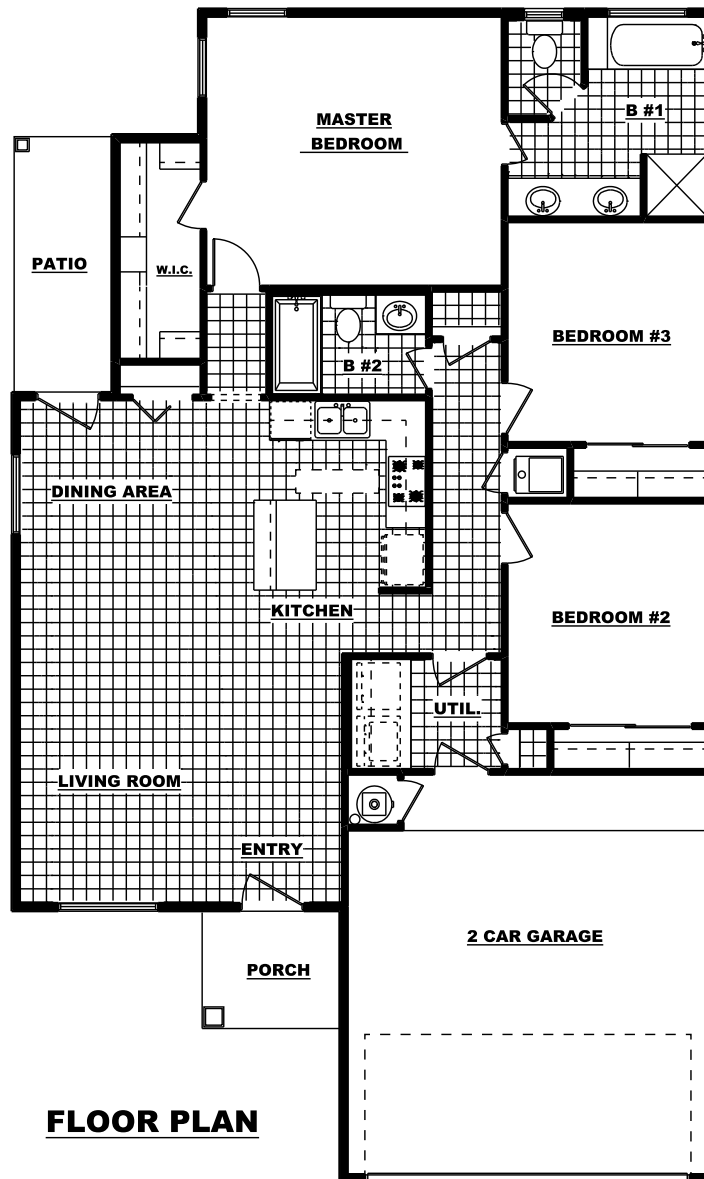

# THE JENKINS

10693 Silvercloud Dr.

**1,346 Sq. Ft. - 3 Bedroom - 2 Bath - 2 Car Garage**

**W 35' - 0" X D 58' - 6 1/2"**