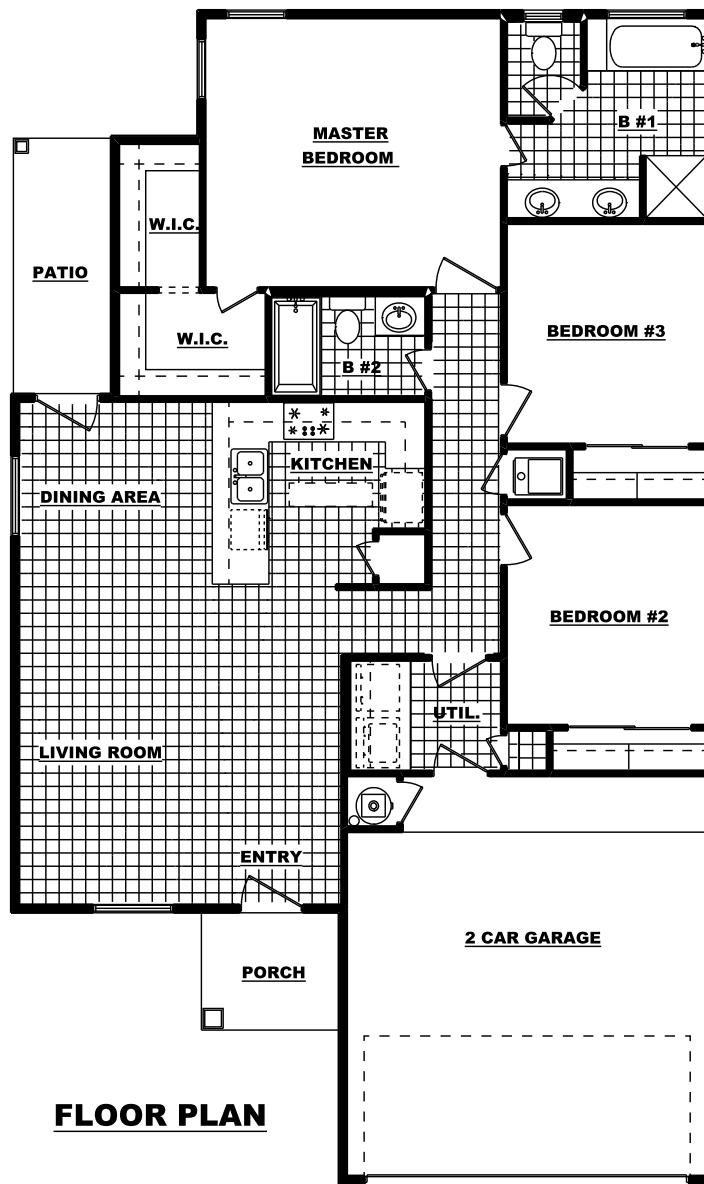

THE RAVEN

10713 Silvercloud Dr.

1,346 Sq. Ft. - 3 Bedroom - 2 Bath - 2 Car Garage

W 35' - 0" X D 58' - 6 1/2"