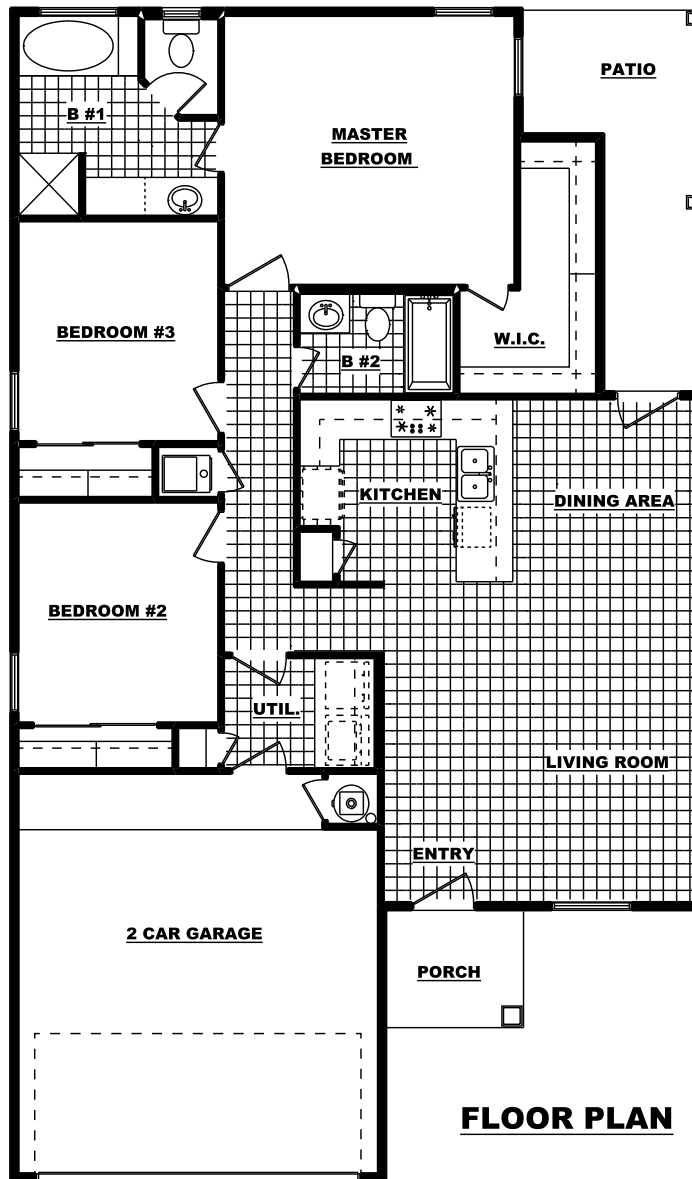

# THE COLORADO

14373 Wood Sugar

**1,325 Sq. Ft. - 3 Bedroom - 2 Bath - 2 Car Garage**  
**W 34' - 6" X D 58' - 6' 1/2"**