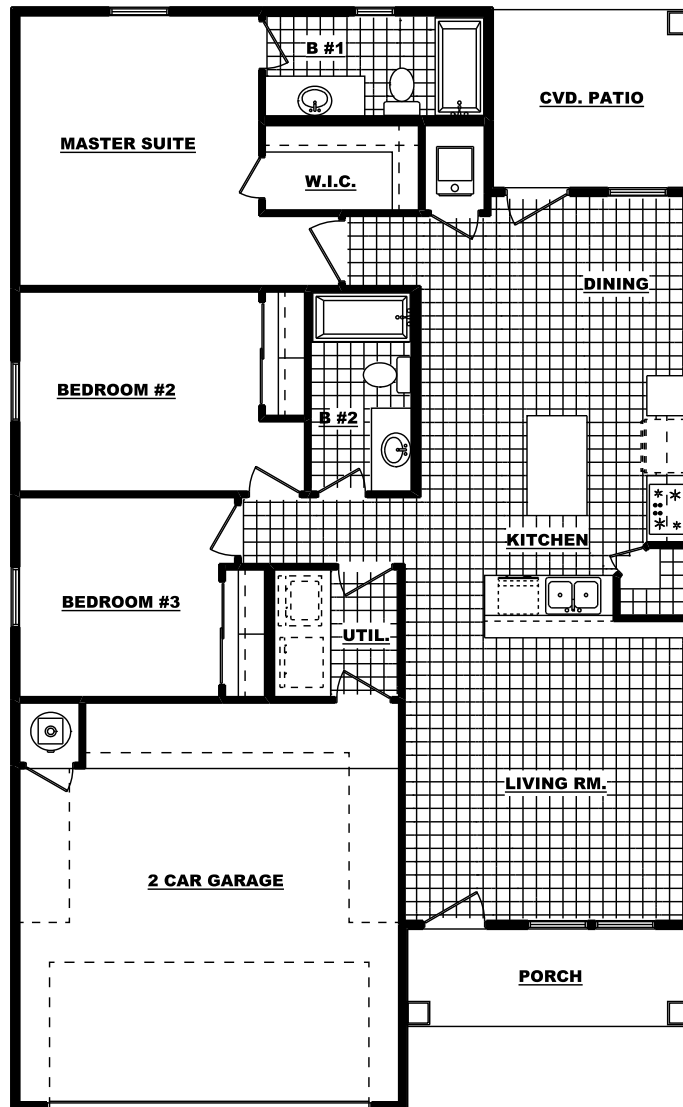

THE UTAH

14350 South Cave Ave.

1,271 Sq. Ft. - 3 Bedroom - 2 Bath - 2 Car Garage

W 34' - 0" X D 55' - 0"