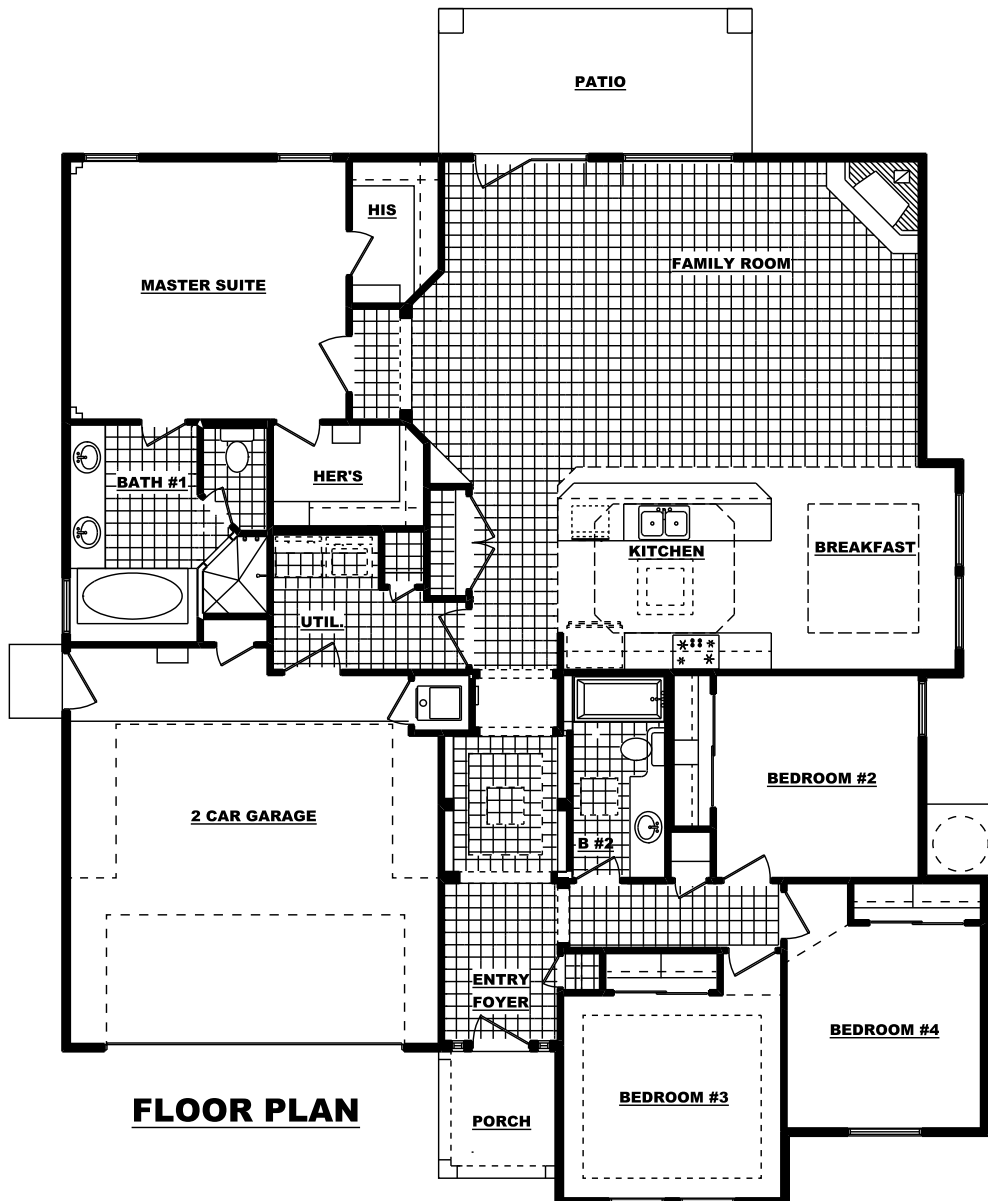

# THE LILY

3105 Lookout Point Dr.

**FRONT ELEVATION**

**FLOOR PLAN**

**2,053 Sq. Ft. - 4 Bedroom - 2 Baths - 2 Car Garage**

**W 50' 0" X D 56' 10"**