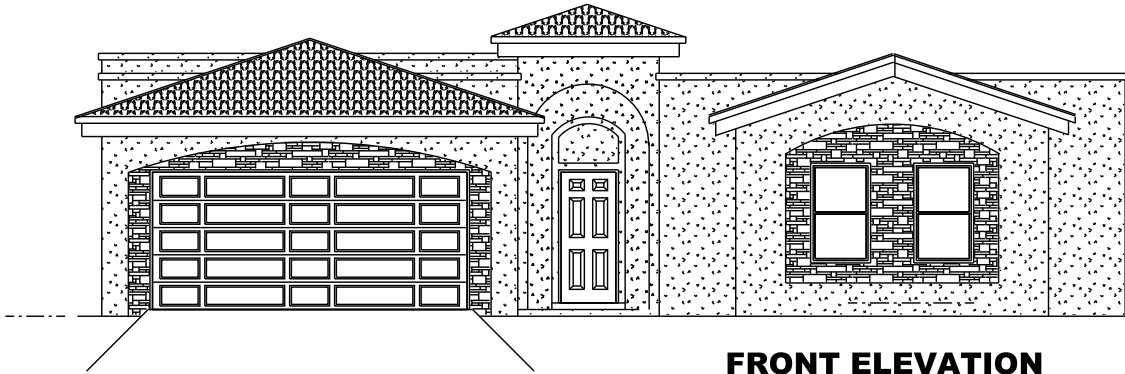

THE TYLER

5717 VALLEY LILAC

FRONT ELEVATION

FLOOR PLAN

1,945 Sq. Ft. - 4 Bedroom - 3 Bath - 2 Car Garage