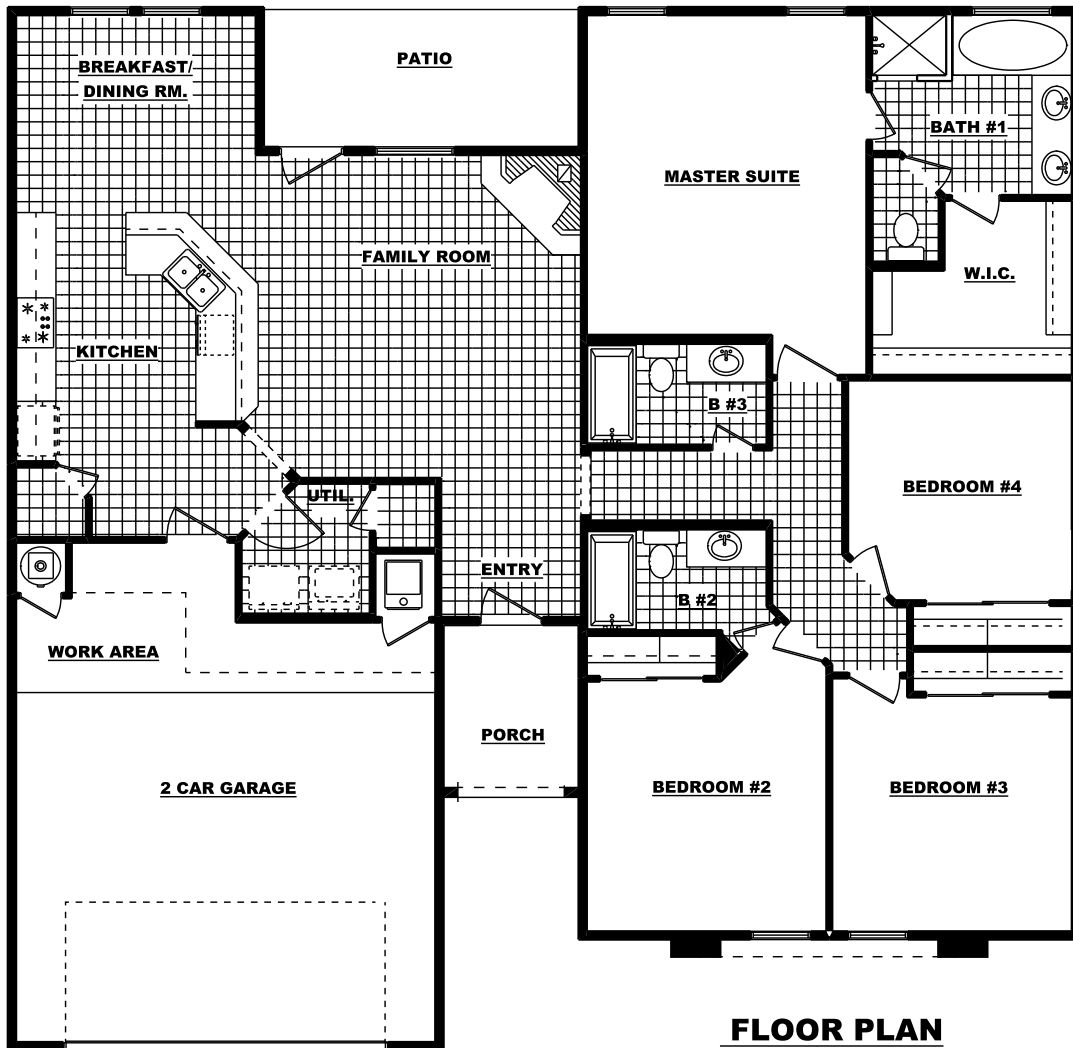

THE TYLER

5717 VALLEY LILAC

FRONT ELEVATION

FLOOR PLAN

1,945 Sq. Ft. - 4 Bedroom - 3 Bath - 2 Car Garage