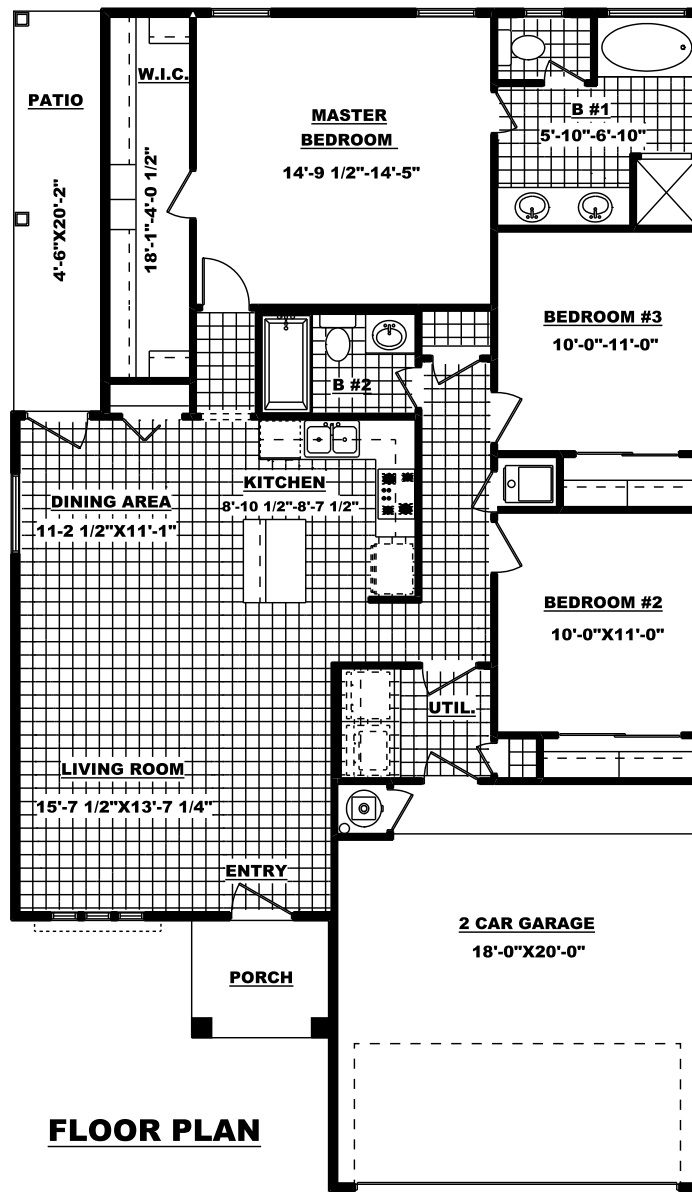

THE ATLANTIC "B"

12177 Cooper Valley Ln.

1,368 Sq. Ft. - 3 Bedroom - 2 Bath - 2 Car Garage
W 34'-6" X D 59'-0"