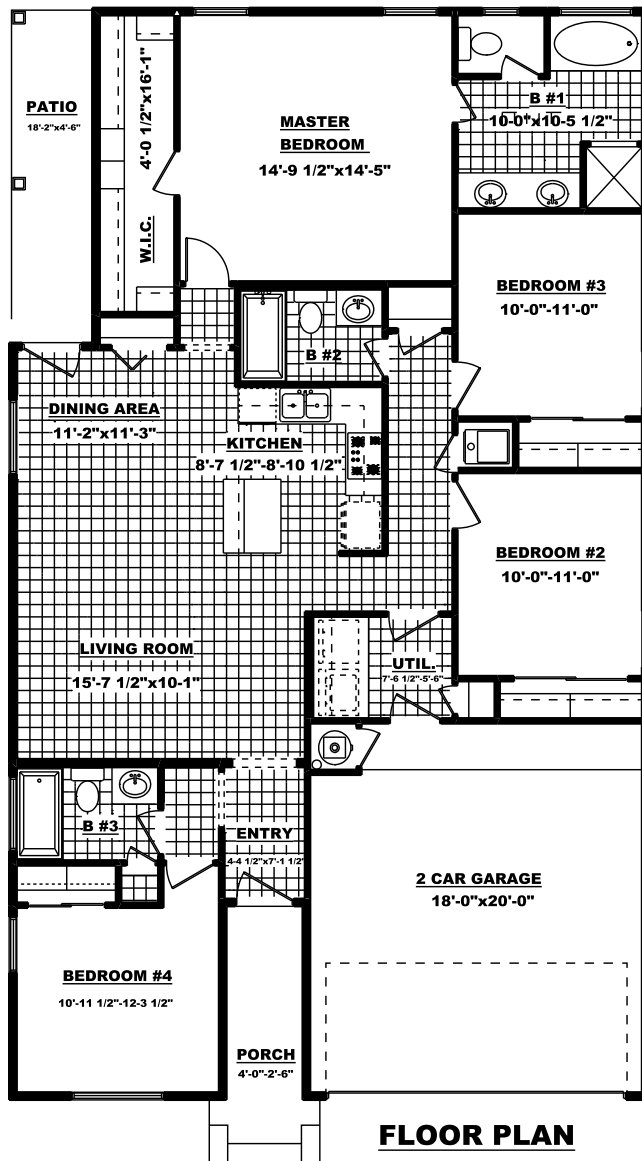

# THE PACIFIC "B"

12173 Copper Valley Ln.

**1,554 Sq. Ft. - 4 Bedroom - 3 Bath - 2 Car Garage**  
**W 34'-6" X D 59'-0"**