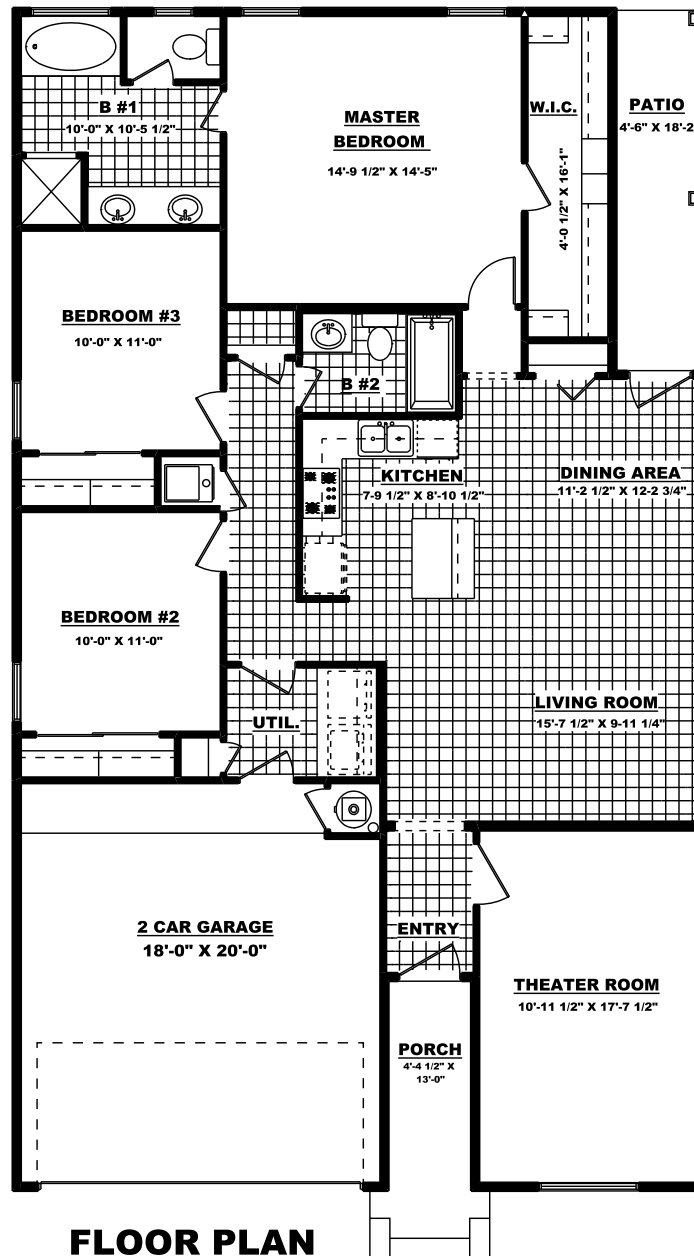

THE PACIFIC T.R.

14379 Loma Esmeralda Dr.

**1,554 Sq. Ft. - 3 Bedroom - 2 Bath - 2 Car Garage
W 34'-6" X D 59' 0"**