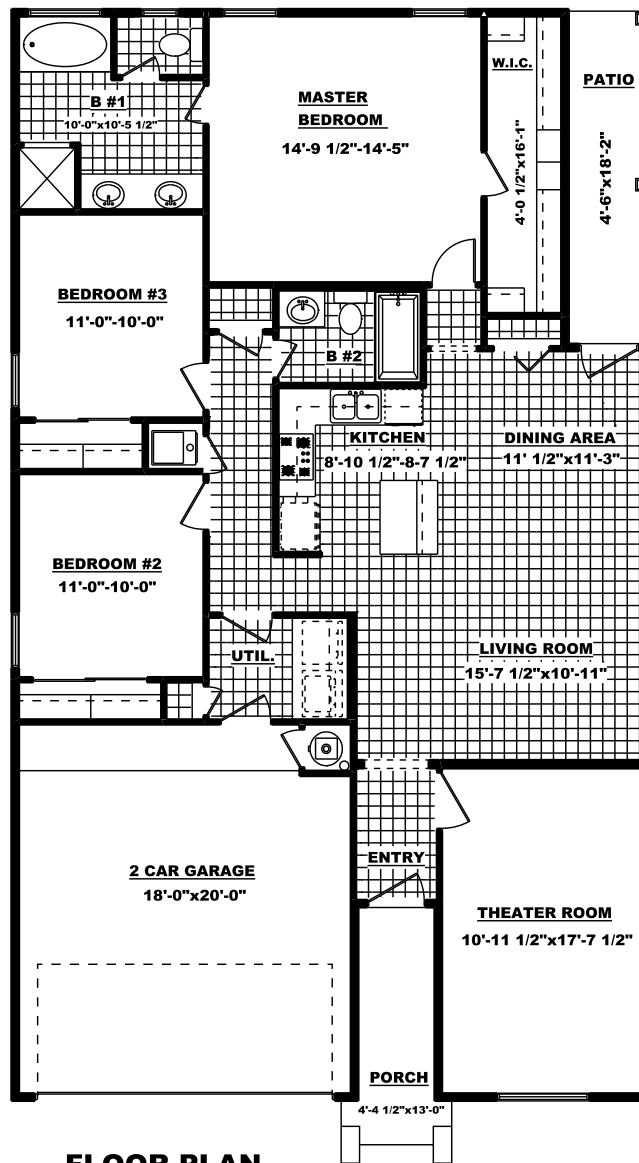

# THE PACIFIC T.R. "A"

14367 Halifax St.

**1,554 Sq. Ft. - 3 Bedroom - 2 Bath - 2 Car Garage**  
**W 34'-6" X 59'-0"**