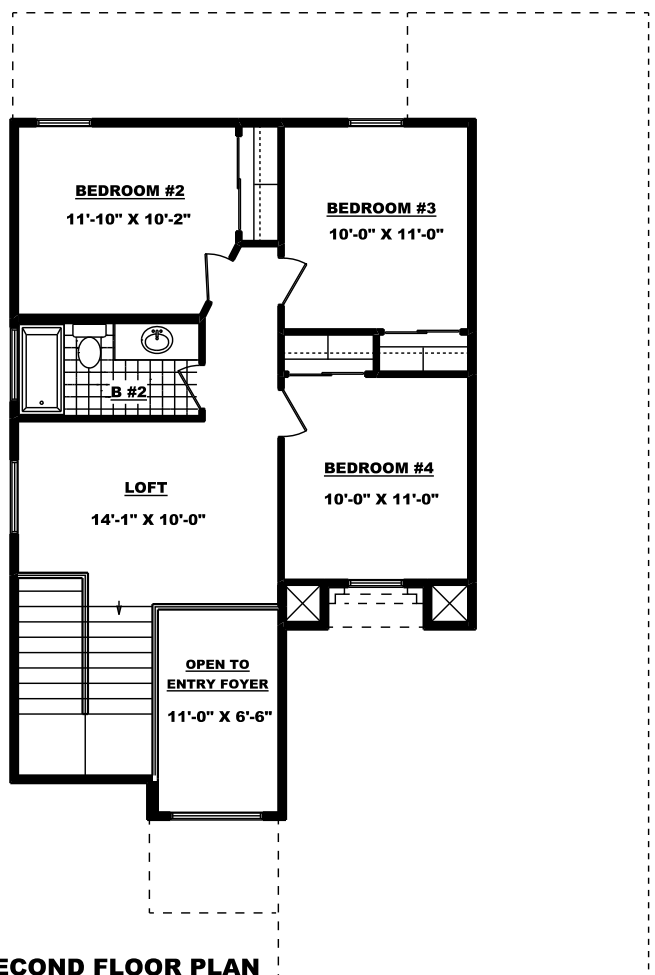

THE CHILE

967 Flora Vista Dr.

FRONT ELEVATION

1,747 Sq. Ft. - 4 Bedroom - 2.5 Bath - 2 Car Garage
34'-6" X 52'-4"