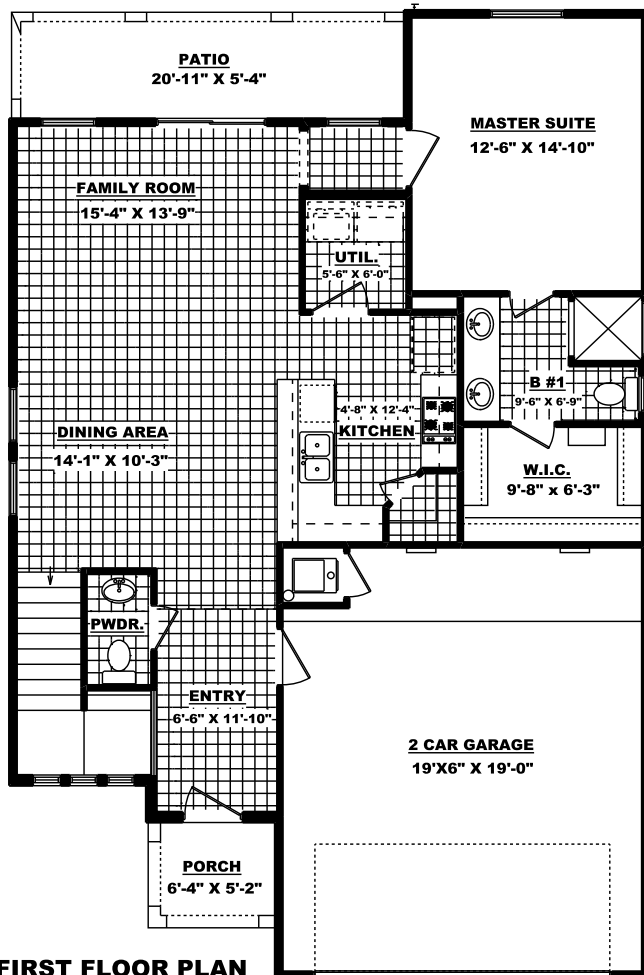

THE CHILE

967 Flora Vista Dr.

FRONT ELEVATION

1,747 Sq. Ft. - 4 Bedroom - 2.5 Bath - 2 Car Garage
34'-6" X 52'-4"