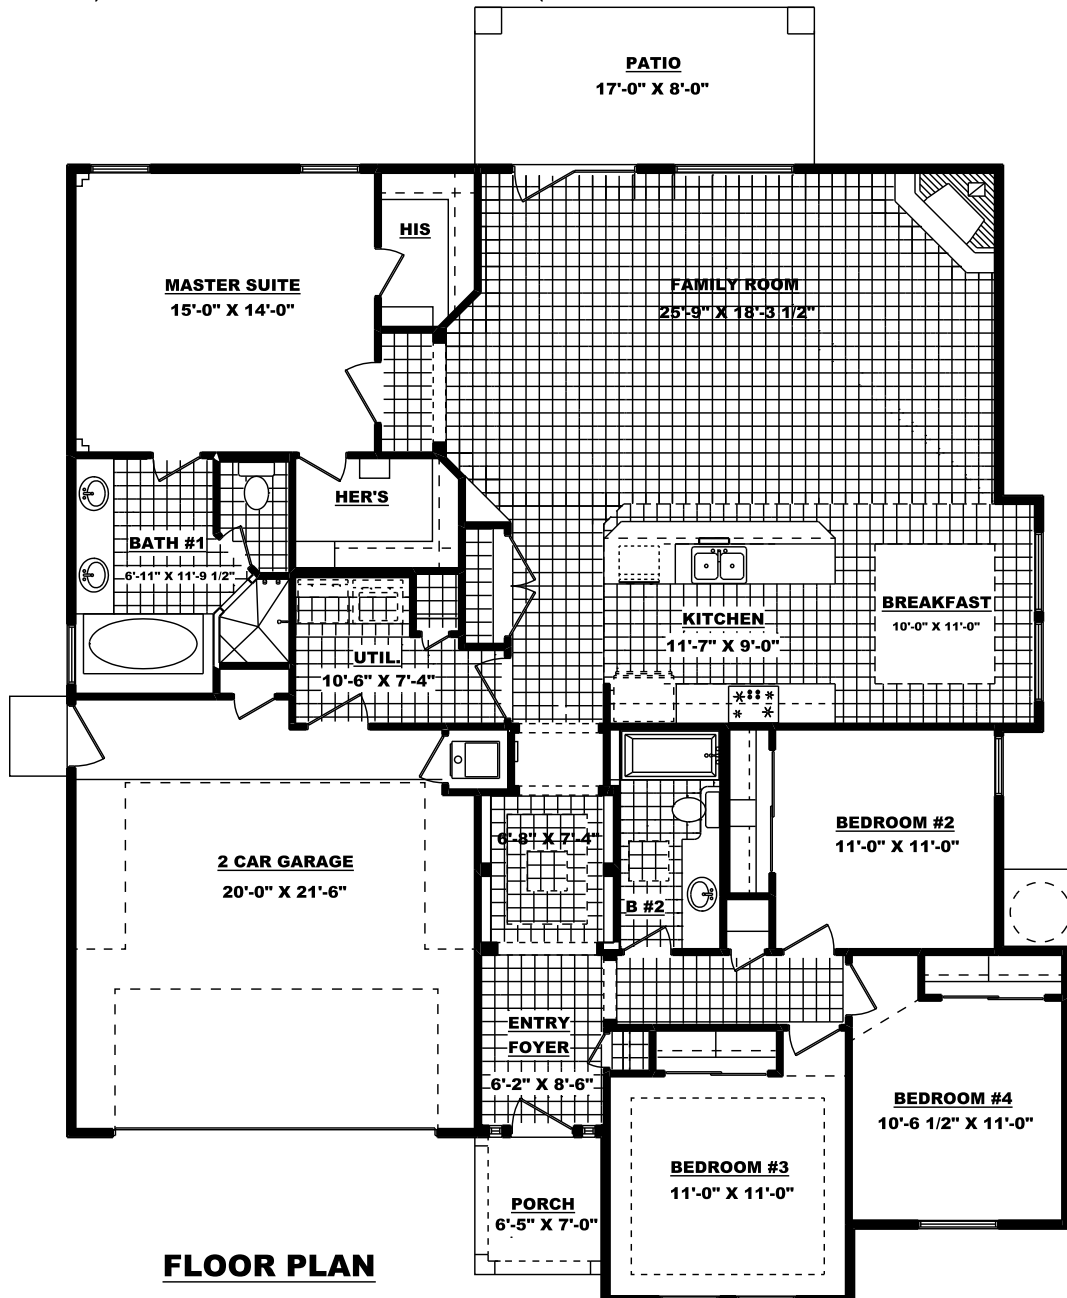

# THE LILY T.A.

3053 Lookout Point Dr.

**FRONT ELEVATION**

**FLOOR PLAN**

**2,053 Sq. Ft. - 4 Bedroom - 2 Baths - 2 Car Garage  
W 50' 0" X D 56' 10"**