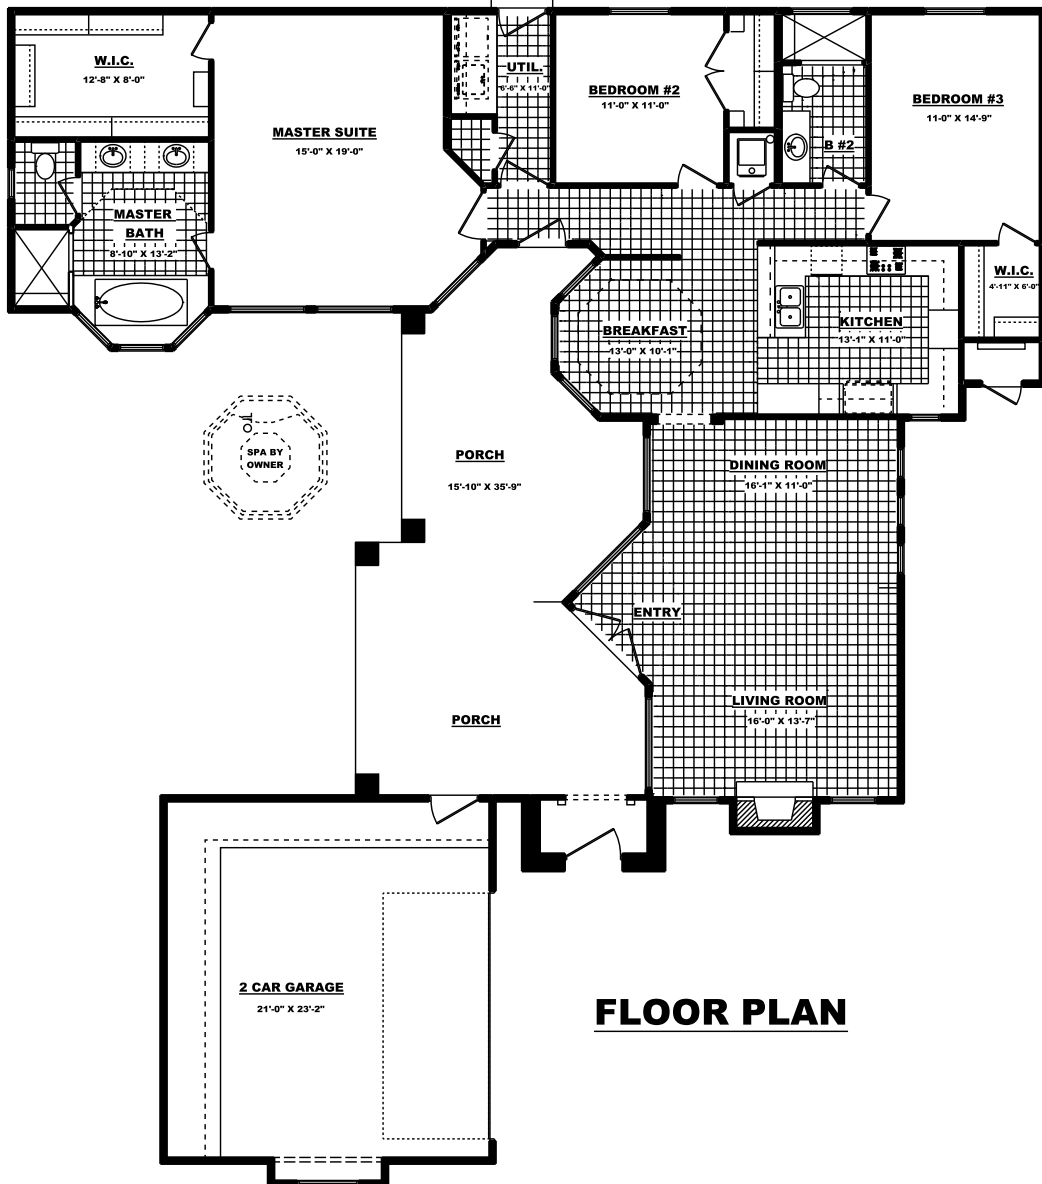

THE COURTYARD

5203 Grove East Dr.

FRONT ELEVATION

1,999 Sq. Ft. - 3 Bedroom - 2 Bath - 2 Car Garage

67'-4" W X 76'-6" D