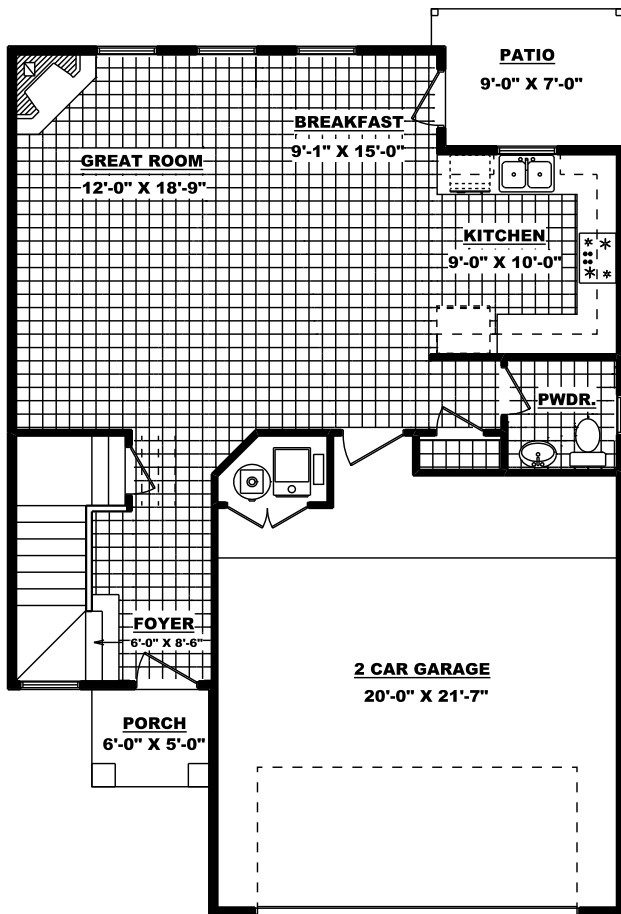

THE DYER II

5606 New Castle Ct.

1,649 Sq. Ft. - 3 Bedroom - 2.5 Bath - 2 Car Garage
W 30'-8" X D 43'-3 1/2"