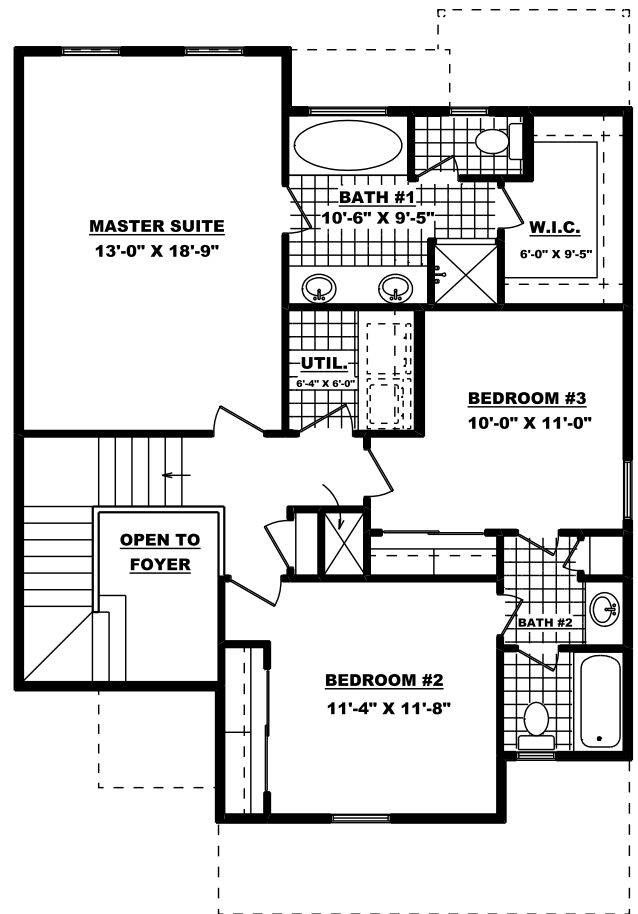

THE DYER II

5606 New Castle Ct.

1,649 Sq. Ft. - 3 Bedroom - 2.5 Bath - 2 Car Garage
W 30'-8" X D 43'-3 1/2"