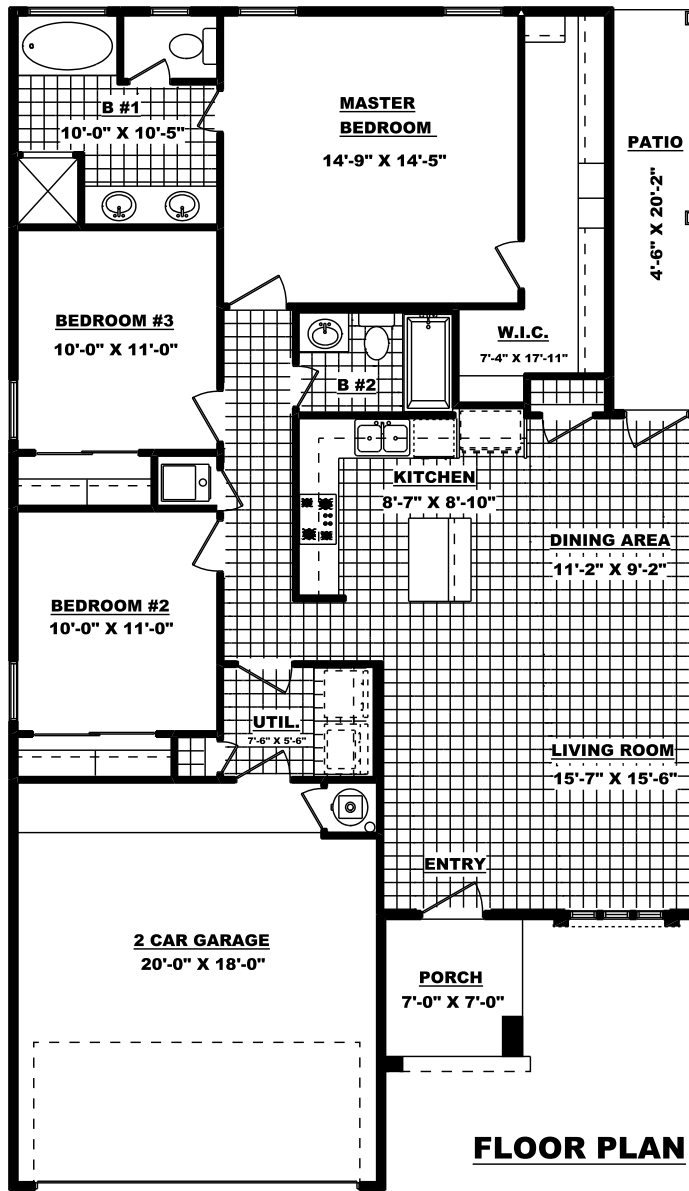

THE KARA

13470 Hazlewood St.

1,368 Sq. Ft. - 3 Bedroom - 2 Bath - 2 Car Garage
34'-6" W X 59'-0" D